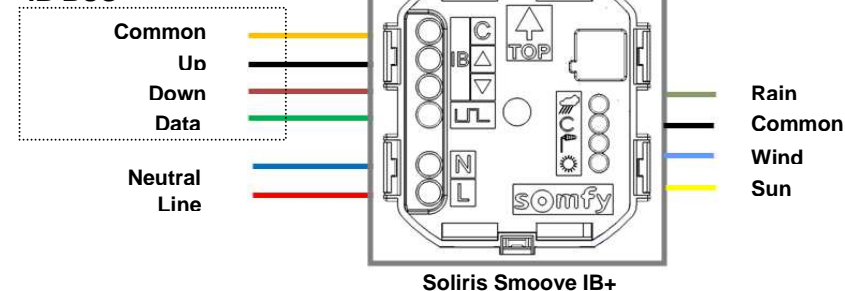

IB BUS

Be sure to use a recessed box with minimum depth 50mm. In case of 40mm boxes, use an additional Somfy adapter.