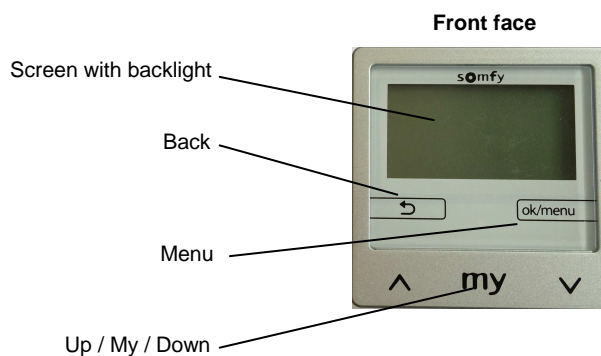

DESCRIPTION

COMPATIBILITY

Chronis Smooove IB+

Applications: Roller shutter, Awning, Venetian blind
io sensors : Sunis io 2W

Soliris Smooove IB+

Applications: Roller shutter, Awning, Venetian blind
io sensors : Sunis io 2W
Wired sensors: Rain, Wind, Sun