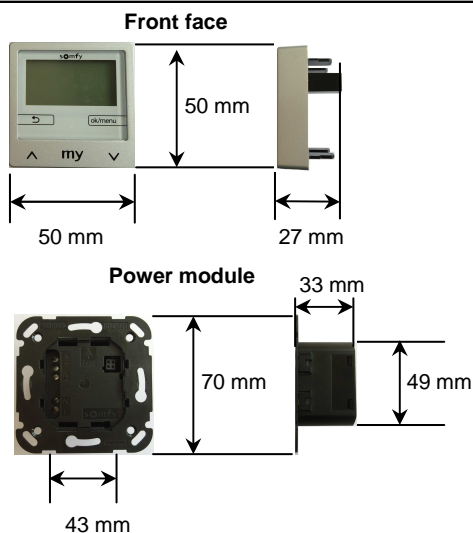

DESCRIPTION

COMPATIBILITY

Chronis Smooove IB+

Applications: Roller shutter, Awning, Venetian blind
io sensors : Sunis io 2W

Soliris Smooove IB+

Applications: Roller shutter, Awning, Venetian blind
io sensors : Sunis io 2W
Wired sensors: Rain, Wind, Sun