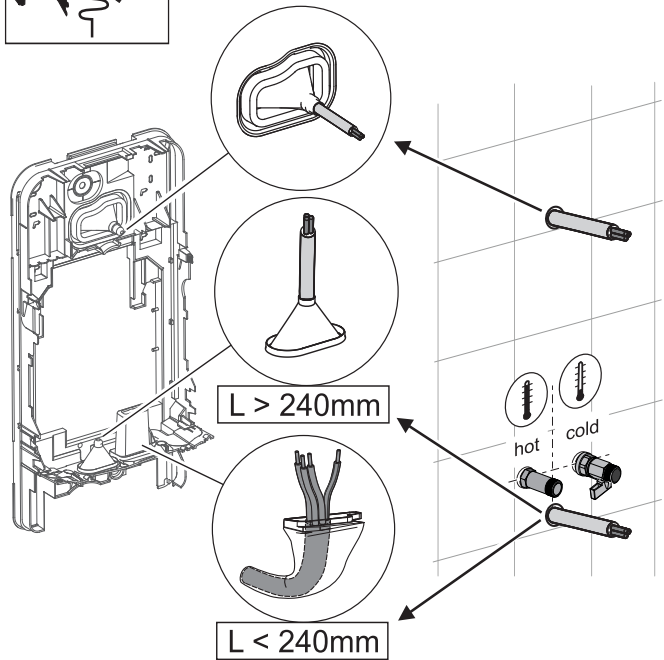

|   |   |
|---|---|
|  <p>Warning icons: exclamation mark in a triangle, lightning bolt in a triangle, exclamation mark in a triangle.</p> <p>Professional icons: a person in a suit with a question mark, a person in a suit with a laptop, a person in overalls with a wrench and an information icon.</p> |  <p><b>OFF</b></p>                          |
|  <p>1. Lift the top edge of the front panel.<br/>2. Push the panel down.<br/>3. Turn the panel counter-clockwise.<br/>4. Push the panel down.<br/>5. Lift the panel up.<br/>6. Push the panel to the right.</p>   |  <p><b>H<sub>2</sub>O OFF</b></p>           |
|  <p>7. Rotate the internal unit.<br/>8. Push the internal unit into the base.</p>  |  <p>hot cold<br/>100</p>                   |
|  <p>9. Push the top cover into place.</p>  |  <p>9. Push the top cover into place.</p> |

0010040945-002

**A**

**3.**

Ø 6mm

**4.**

**B**

**C**

0010040950-002

**kW**

TRxxxx

|       |          |          |
|-------|----------|----------|
| 13/11 | 21/18/15 | 27/24/21 |
| 13kW  | 21kW     | 27kW     |
| 11kW  | 18kW     | 24kW     |
| 15kW  | 21kW     |          |