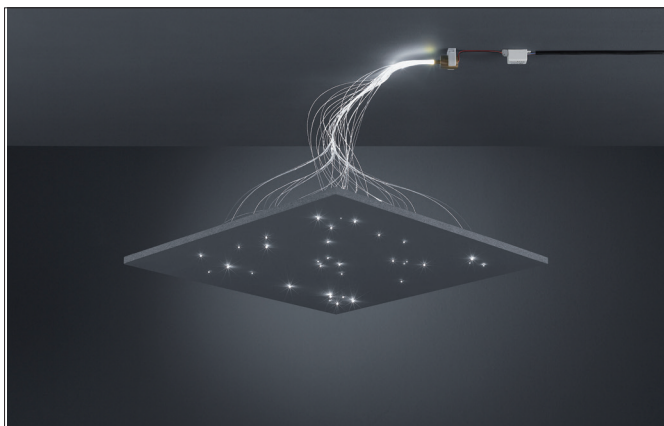

FIBATEC LED starry sky set

Artikel-Nr. 9513R

Licht.
Für Generationen.**Tender**

LED starry sky set, Comprising: 1 x mini-projector - 1 W power-LED (D 26 x L 35 mm), 1 x fiber bundle, customised, 33-component: 33 x Ø 1.0 mm, length: 1,000 mm. Including converter (L 52 x W 30 x H 23 mm) for connection with 230-V mains voltage, without fan (thus no noise generation). Two of these sets have been designed for an area of approximately 1 m². Degree of protection: according to DIN EN 60529 IP20, Protection class: (EN 61140) II, Voltage: 230V AC 50Hz, Power: 1W, With control gear: Yes, Control: on/off.

Article data

Artikel-Nr.	9513R
GTIN	4250047734567
Series name	FIBATEC
Kurzbeschreibung	LED starry sky set
weight	0.000 kg
Length of the connection line	1,500 mm

Lighting technology**Operating technology of the luminaires**

FIBATEC LED starry sky set
Artikel-Nr. 9513R

Licht.
Für Generationen.

Packing data	
Gross weight	0.25 kg
Length of packaging	270 mm
Packaging width	270 mm
Packaging height	120 mm