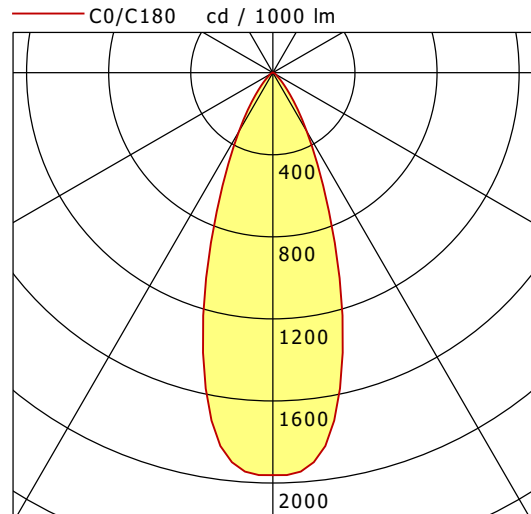

# VTRXS 13.0530.35/DALI

Vale-Tu Round XSmall (1xLED 12W 830/3000K 1160lm Wide-Flood °)

	C0	C90	C180	C270
0°	1962	1962	1962	1962
15°	1320	1320	1320	1320
30°	330	330	330	330
45°	59	59	59	59
60°	15	15	15	15
75°	5	5	5	5
90°	0	0	0	0
cd / 1000 lm				

<b>η</b>	LED
Efficiency	97 lm/W
Direct/Indirect	↓ 100% / ↑ 0%
System Power	12 W
<b>UGR</b>	X=4H, Y=8H
Reflection factors	70/50/20
UGR C0/C180	22.5
UGR C90/C270	22.5
CIE Flux Codes	93 98 100 100 100
Ra/CRI	>80