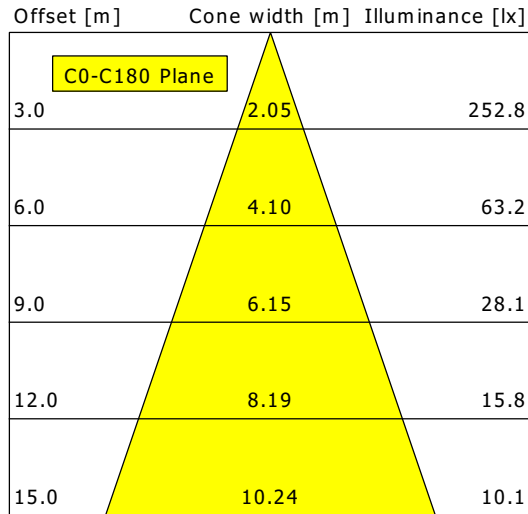

# VTRXS 13.0530.35/DALI

Vale-Tu Round XSmall (1xLED 12W 830/3000K 1160lm Wide-Flood °)

	C0	C90	C180	C270
0°	1962	1962	1962	1962
15°	1320	1320	1320	1320
30°	330	330	330	330
45°	59	59	59	59
60°	15	15	15	15
75°	5	5	5	5
90°	0	0	0	0
cd / 1000 lm				

<b>η</b>	LED
Efficiency	97 lm/W
Direct/Indirect	↓ 100% / ↑ 0%
System Power	12 W
<b>UGR</b>	X=4H, Y=8H
Reflection factors	70/50/20
UGR C0/C180	22.5
UGR C90/C270	22.5
CIE Flux Codes	93 98 100 100 100
Ra/CRI	>80