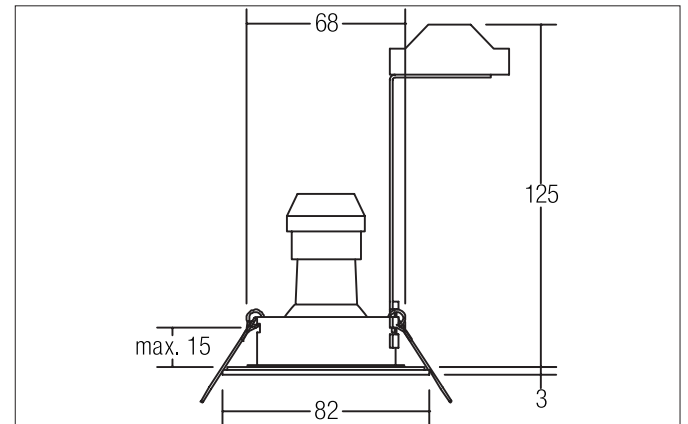

Recessed downlight, V4A, IP54, GU10
Article no. 36004070

Light.
For Generations.

Tender

Recessed downlight, V4A, IP54, GU10, white, Round. In a compact design, for installation in tool-less rapid assembly systems. Including bracket with GU10 socket for standard-compliant strain relief. Lamp holder: GU10, Mounting method: Recessed mounting, Place of installation: Ceiling-mounted, Material: Stainless steel V4A / Glass, Degree of protection: according to DIN EN 60529 IP54*, Protection class: (EN 61140) II, Voltage: 230V AC 50Hz, Power: 35W, Amount of light sources / fittings: 1.0 Qty, Adjustability: Not adjustable, Control: Other.

Article data	
Article no.	36004070
GTIN	4251433928034
Short description	Recessed downlight, V4A, IP54, GU10
Material	Stainless steel / Glass
Colour	White
Type of surface	Matt
Shape	Round
Outer diameter	82 mm
Built-in diameter	68 mm
Installation depth	125 mm
Height	3 mm
Weight	0.245 kg

Lighting technology	
Light colour	White
Light output	Direct
Light sharing	Symmetric

All technical data as well as, weight and measurements are based on rated values and had been carefully prepared. We reserve the right to make technical changes which are important in progressing. Product pictures are examples and can vary from the original. Subject to errors.

Packing data	
Gross weight	0.297 kg
Length of packaging	140 mm
Packaging width	110 mm
Packaging high	120 mm
Disposal at end of life	This product must not be disposed of with household waste. You are obliged, to dispose of such electrical waste separately. By disposing of electrical waste and other old or defective electronics separately, you support recycling or other forms of re-use. In that way you help to take care and to avoid that harmful substances get into the environment.