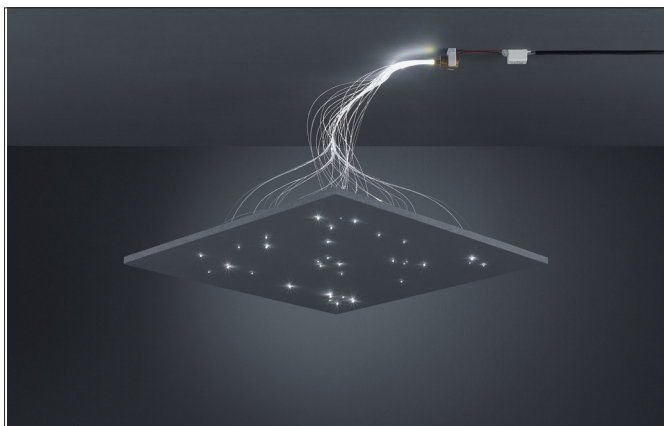

FIBATEC LED starry sky set

Artikel-Nr. 9510B

Licht.
Für Generationen.**Tender**

LED starry sky set, Comprising: 1 x mini-projector - 1 W Power-LED (D 26 x L 35 mm), 1 x fiber bundle, customised: 50-component mixed fiber: 15 x Ø 0.5 mm, length: 1,000 mm, 20 x Ø 0.75 mm, length: 1,000 mm, 10 x Ø 1.0 mm, length: 1,000 mm, 5 x Ø 1.5 mm, length: 1,000 mm. Including Converter (L 52 x W 30 x H 23 mm) for connection with 230-V mains voltage, without fan (thus no noise generation). The set has been designed for an area of approximately 1 m². Degree of protection: according to DIN EN 60529 IP20, Protection class: (EN 61140) II, Voltage: 230V AC 50Hz, Power: 1W, With control gear: Yes, Control: on/off.

Article data	
Artikel-Nr.	9510B
GTIN	4250047737926
Series name	FIBATEC
Kurzbeschreibung	LED starry sky set
weight	0.000 kg
Length of the connection line	1,500 mm

Lighting technology	
Colour temperature	blau

FIBATEC LED starry sky set

Artikel-Nr. 9510B

Licht.
Für Generationen.

Operating technology of the luminaires	
AC nominal voltage max	230 V
Frequenz max.	50 Hz
Protection class	II
Degree of protection	IP20
Ambient temperature	0 bis 40 °C
Control	on/off
Length of the connection line	1,500 mm
Leuchtmittelwechsel möglich	ja