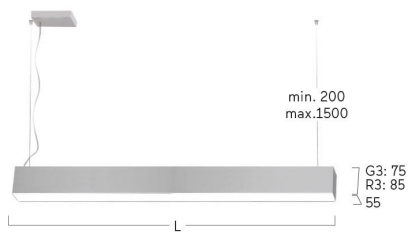

## Matric-R3

Pendant light-line - Direct/indirect light distribution

Article code: LR3OBE-840M-L1475-Y

Illustrations may only be similar and serve as an orientation.

Matric-R3. LED. Pendant light-line. Luminaire body made of high-quality aluminum profile. Surface finish Jet Black. Direct/indirect light distribution. Colour temperature: 4000K (Cool White). Colour Rendering Index (CRI): >80. Opal diffuser for enhanced light transmission and perfect uniform illumination. Switchable. LxWxH (rectangular). L=1475mm. W=55mm. H=85mm. Y-cord suspension with power supply cable and ceiling rose (Set). Pendant length max 1500mm. Power supply: transparent. Ceiling rose: Matching

## Matric-R3

Pendant light-line - Direct/indirect light distribution

Article code: LR3OBE-840M-L1475-Y

Customer / Project: \_\_\_\_\_

Note: \_\_\_\_\_

Productname	Matric-R3
Lamp	LED
Installation Type	Pendant light-line
Surface finish	Jet Black
Light characteristics	Direct/indirect light distribution
Colour temperature	4000K
Colour Rendering Index (CRI)	CRI>80
Optical system	Opal diffuser
Control	Switchable
Length L/Diameter D (mm)	L=1475mm
Width W (mm)	W=55mm
Height H (mm)	H=85mm
Current/Power	Medium-Power
Luminous Flux	6280lm
Power consumption	48W
Suspension	Y-susp. (Set)
Ceiling rose colour	Ceiling rose: Matching luminaire`s surface colour
Pendant length (mm)	Pendant length max 1500mm
Degree of protection	IP20
Certification	Prüfzeichen: ENEC
Cable Colour	Power supply: transparent
LED lifetime	L85B10 (tq 25°C) = 50.000h
Photometric code	8 40 / 3 3 9
Photobiological class	RG0 (EN62471)
Indoor/Outdoor	Indoor: ta [ambient] max. 25°C
Weight (kg)	5,2kg