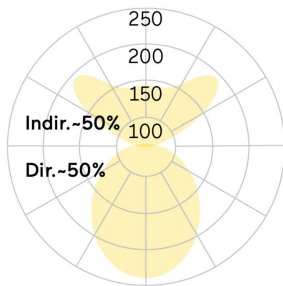

Matric-R3

Pendant light-line - Direct/indirect light distribution

Article code: LR3OBE-840M-L1475-Y

Customer / Project: _____

Note: _____

Productname	Matric-R3
Lamp	LED
Installation Type	Pendant light-line
Surface finish	Jet Black
Light characteristics	Direct/indirect light distribution
Colour temperature	4000K
Colour Rendering Index (CRI)	CRI>80
Optical system	Opal diffuser
Control	Switchable
Length L/Diameter D (mm)	L=1475mm
Width W (mm)	W=55mm
Height H (mm)	H=85mm
Current/Power	Medium-Power
Luminous Flux	6280lm
Power consumption	48W
Suspension	Y-susp. (Set)
Ceiling rose colour	Ceiling rose: Matching luminaire`s surface colour
Pendant length (mm)	Pendant length max 1500mm
Degree of protection	IP20
Certification	Prüfzeichen: ENEC
Cable Colour	Power supply: transparent
LED lifetime	L85B10 (tq 25°C) = 50.000h
Photometric code	8 40 / 3 3 9
Photobiological class	RG0 (EN62471)
Indoor/Outdoor	Indoor: ta [ambient] max. 25°C
Weight (kg)	5,2kg