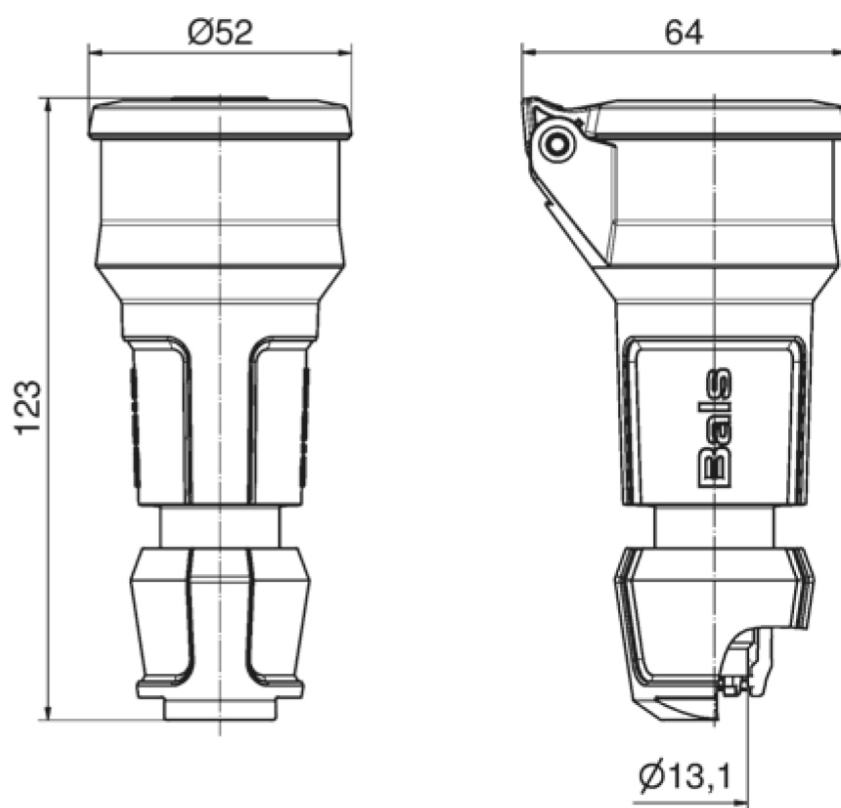

## Domestic connector - with hinged lid and child protection, System F German standard

Product description	
BALS-Prd.-Nr	748709
EAN	4024941854023
Product category	Domestic connector
Current	16A
Number of poles	3p
Arrangement of phases	2P+PE
Voltage	250V~
Frequency	AC

Product description	
Protection degree	IP54
Colour code	gray RAL 7035
Colour of appliance	Collar black RAL 9005, Hinged lid black RAL 9005, Housing cover grey RAL 7035, Cable gland black RAL 9005
Connection design	head-screw terminal
Maximum conductor size	4,0 qmm
Cable entry	Cable gland
Height	123mm
Width	52mm
Depth	64mm
Material of enclosure	Polyamide
Contacts	The contact carrier is made of polyamide, the contacts are brass nickel plated

Logistics data	
Weight/pcs	0.081 kg / Piece
Packaging	Bag

Logistics data	
Content amount	1 ST
EAN	4024941854023
Length	64 mm
Width	52 mm
Height	123 mm
Weight	0.082 kg
Volume	409.344 ccm
Packaging	Carton
Content amount	20 ST
EAN	4024941324731
Length	245 mm
Width	177 mm
Height	185 mm
Weight	1.753 kg
Volume	7,140 ccm