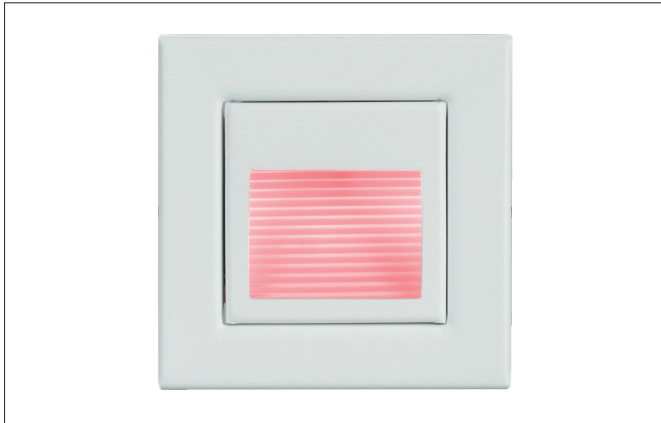

TIBELL-S LED wall recessed light
Article no. R3929R

Light.
For Generations.

Tender

LED wall recessed light, Square. Recessed mounting, Wall-mounted Including a converter for connection with the 230-V mains voltage, on/off switchable and cavity wall mounting box Ø DA: 68 mm / installation depth: 65 mm Mounting method: Recessed mounting, Place of installation: Wall-mounted, Material: Stainless steel / Aluminium / Plastic, Degree of protection: according to DIN EN 60529 IP20, Protection class: (EN 61140) I, Voltage: 230V AC 50Hz, Power: 1.2W, Amount of light sources / fittings: 1.0 Qty, Adjustability: Not adjustable, With control gear: Yes, Dimmable: No, Control: on/off.

Article data	
Article no.	R3929R
GTIN	4250047758587
Series name	TIBELL-S
Short description	LED wall recessed light
Material	Stainless steel / Aluminium / Plastic
Colour	White
Type of surface	Structure
Shape	Square
Built-in diameter	68 mm
Installation depth	65 mm
Length	85 mm
Width	85 mm
Hight	10 mm
Weight	0.400 kg

TIBELL-S LED wall recessed light
Article no. R3929R

Light.
For Generations.

Lighting technology	
Colour rendering	CRI > 80
Reflector	Matt
Light sharing	Asymmetric

Operating technology of the luminaire	
System output	1.2 W
Voltage type	AC
AC nominal voltage max	230 V
Frequenz max.	50 Hz
Lamp	LED
Protection class	I
Degree of protection	IP20
Dimmable	No
Control	on/off
Bulb change possible	Yes