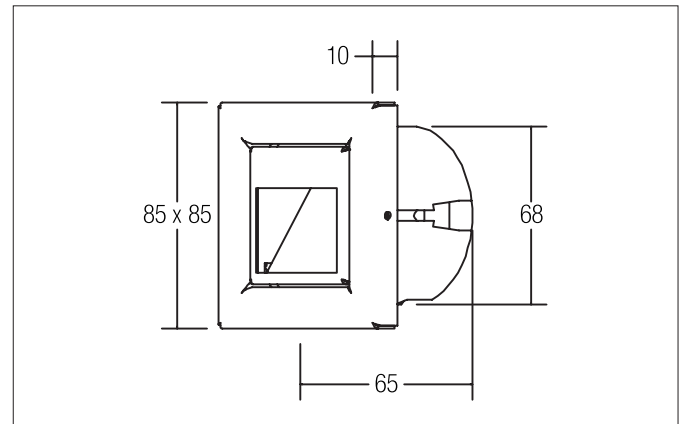

TIBELL-S LED wall recessed light
Article no. R3929R

Light.
For Generations.

Tender

LED wall recessed light, Square. Recessed mounting, Wall-mounted Including a converter for connection with the 230-V mains voltage, on/off switchable and cavity wall mounting box Ø DA: 68 mm / installation depth: 65 mm Mounting method: Recessed mounting, Place of installation: Wall-mounted, Material: Stainless steel / Aluminium / Plastic, Degree of protection: according to DIN EN 60529 IP20, Protection class: (EN 61140) I, Voltage: 230V AC 50Hz, Power: 1.2W, Amount of light sources / fittings: 1.0 Qty, Adjustability: Not adjustable, With control gear: Yes, Dimmable: No, Control: on/off.

Article data	
Article no.	R3929R
GTIN	4250047758587
Series name	TIBELL-S
Short description	LED wall recessed light
Material	Stainless steel / Aluminium / Plastic
Colour	White
Type of surface	Structure
Shape	Square
Built-in diameter	68 mm
Installation depth	65 mm
Length	85 mm
Width	85 mm
Hight	10 mm
Weight	0.400 kg

TIBELL-S LED wall recessed light
Article no. R3929R

Light.
For Generations.

Lighting technology	
Colour rendering	CRI > 80
Reflector	Matt
Light sharing	Asymmetric

Operating technology of the luminaire	
System output	1.2 W
Voltage type	AC
AC nominal voltage max	230 V
Frequenz max.	50 Hz
Lamp	LED
Protection class	I
Degree of protection	IP20
Dimmable	No
Control	on/off
Bulb change possible	Yes