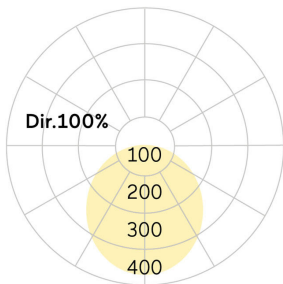

lightnet

Basic-A5

Surface mounted luminaire - Direct light distribution

Article code: BA5OSE-840M-D300

Illustrations may only be similar and serve as an orientation.

Basic-A5. LED. Surface mounted luminaire for wall or ceiling mounting with minimalist edge. Luminaire body made of high-quality aluminum profile. Surface finish Radiant Silver. Directonly light distribution. Colour temperature: 4000K (Cool White) ϵ D S° R Colour Rendering Index (CRI): >80. Opal diffuser for enhanced light transmission and perfect uniform illumination. Switchable $\text{D} \times \text{H}$ (round). $\text{D} = 300\text{mm}$. $\text{H} = 38\text{mm}$. Medium-power current.

700lm. 7W. 2,6kg. Binning initial \leq MacAdam 3. IP40. Protection class I. CE, UKCA marking. Prüfzeichen: ENEC. IK02. 220-240V. 50-60 Hz. RG0 (EN62471). Luminous flux reduction up to 0,3%/1.000 operating hours. Nominal failure rate: 0,2%/1.000 operating hours. L85B10 (tq 25°C) = 50.000h. 5 years warranty. Manufacturer: Lightnet GmbH, ISO 9001:2015 certificated

Basic-A5

Surface mounted luminaire - Direct light distribution

Article code: BA5OSE-840M-D300

Customer / Project: _____

Note: _____

Productname	Basic-A5
Lamp	LED
Installation Type	Surface mounted luminaire
Surface finish	Radiant Silver
Light characteristics	Direct light distribution
Colour temperature	4000K
Colour Rendering Index (CRI)	CRI>80
Optical system	Opal diffuser
Control	Switchable
Length L/Diameter D (mm)	D=300mm
Height H (mm)	H=38mm
Current/Power	Medium-Power
Luminous Flux	700lm
Power consumption	7W
Degree of protection	IP40
Certification	Prüfzeichen: ENEC
LED lifetime	L85B10 (tq 25°C) = 50.000h
Photometric code	8 40 / 3 3 9
Photobiological class	RG0 (EN62471)
Indoor/Outdoor	Indoor: ta [ambient] max. 25°C
Weight (kg)	2,6kg