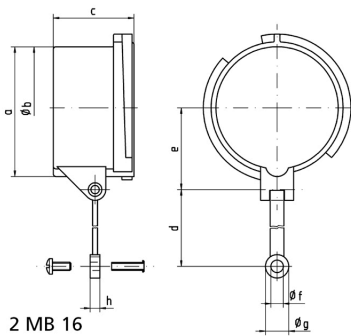

## Accessories plugs/connectors - Closure cap for CEE plugs

Product description	
BALS-Prd.-Nr	830
EAN	4024941008303
Product category	Closure cap
Current	16A
Number of poles	3p
Poles	3P
Protection degree	IP67
Colour code	gray RAL 7035

Product description	
Height	70mm
Width	60mm
Depth	41.5mm
Material of enclosure	Polyamide

Additional technical properties	
	With strap

Logistics data	
Weight/pcs	0.035 kg / Piece
Packaging	Bag
Content amount	1 ST
EAN	4024941008303
Length	41.5 mm
Width	60 mm
Height	70 mm
Weight	0.036 kg
Volume	174.3 ccm
Packaging	Carton
Content amount	10 ST
EAN	4024941946728
Length	207 mm

Logistics data	
Width	162 mm
Height	142 mm
Weight	0.45 kg
Volume	3,750 ccm

Ampere Polzahl	16 3	16 4	16 5	32 3/4	32 5	63 3/4/5	125 3/4/5
a	53,0	59,5	67,0	70,0	76,5	83,5	95,5
b ø	49,5	55,7	63,0	64,0	70,5	76,5	89,0
c	41,5	41,5	41,5	51,5	51,5	72,5	80,0
d	133,0	133,0	133,0	133,0	133,0	155,0	155,0
e	34,5	38,0	42,0	44,0	48,0	52,0	57,5
f ø	6,4	6,4	6,4	6,4	6,4	6,4	6,4
g ø	12,0	12,0	12,0	12,0	12,0	12,0	12,0
h	5,0	5,0	5,0	5,0	5,0	5,0	5,0