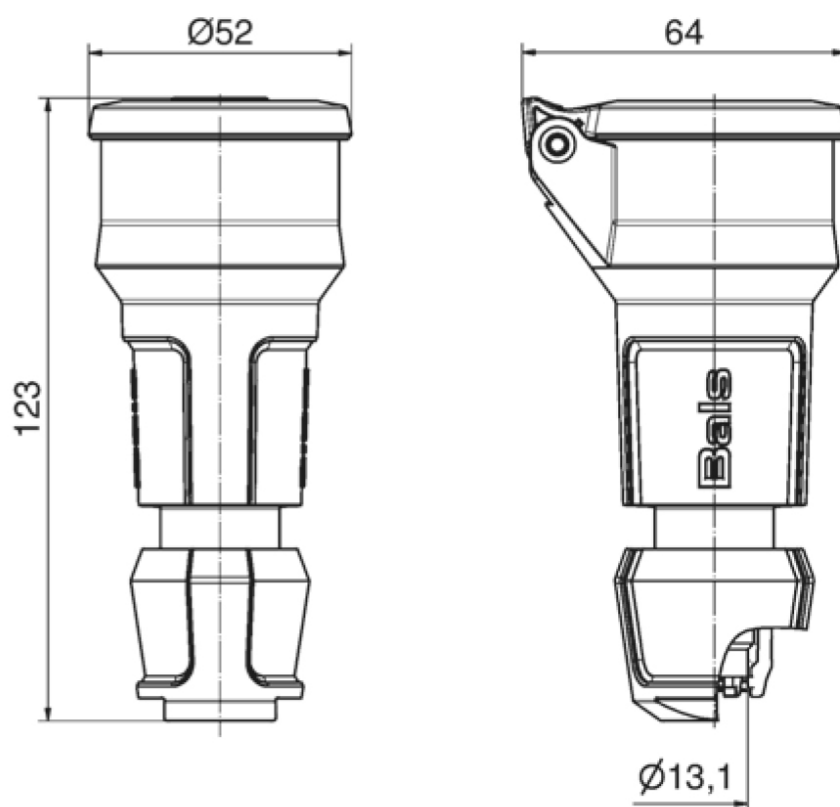

Domestic connector - with hinged lid and child protection, System E Belgian/French standard

Product description	
BALS-Prd.-Nr	749309
EAN	4024941854085
Product category	Domestic connector
Current	16A
Number of poles	3p
Poles	2P+PE
Voltage	250V
Frequency	alternating current (AC)
Protection degree	IP54
Colour code	red RAL 3000
Colour of appliance	Collar black RAL 9005, Housing cover red RAL 3000, Hinged lid black RAL 9005, Cable gland black RAL 9005
Connection design	head-screw terminal
Maximum conductor size	4,0 qmm
Cable entry	Cable gland
Height	123mm
Width	52mm
Depth	64mm
Material of enclosure	Polyamide

Product description	
Contact	The contact carrier is made of polyamide, the contacts are brass nickel plated

Additional technical properties	
	With increased contact protection (shutter)
	Multi-Grip cable gland with gasket and integrated strain relief
	With self-closing hinged lid

Logistics data	
Weight/pcs	0.099 kg / Piece
Packaging	Bag
Content amount	1 ST
EAN	4024941854085
Length	64 mm
Width	52 mm
Height	123 mm
Weight	0.1 kg
Volume	409.344 ccm
Packaging	Carton
Content amount	20 ST
EAN	4024941324793
Length	245 mm

Logistics data	
Width	177 mm
Height	185 mm
Weight	2.113 kg
Volume	7,140 ccm

18 MB 120