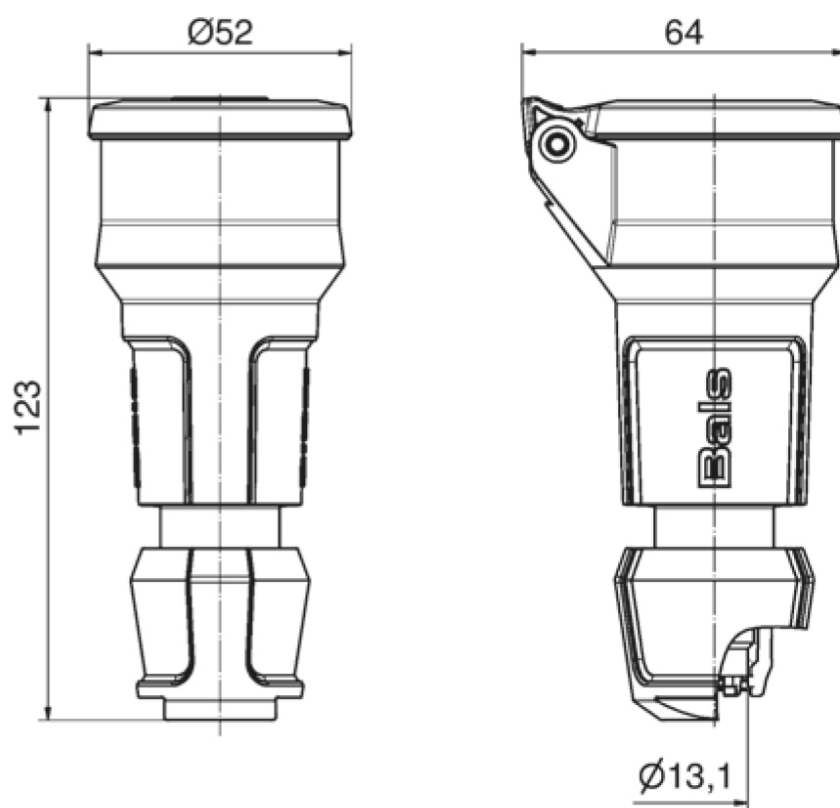

Domestic connector - with hinged lid, System F German standard

Product description	
BALS-Prd.-Nr	7488
EAN	4024941852432
Product category	Domestic connector
Current	16A
Number of poles	3p
Poles	2P+PE
Voltage	250V
Frequency	alternating current (AC)

Product description	
Protection degree	IP54
Colour code	black RAL 9005
Colour of appliance	Collar black RAL 9005, Hinged lid black RAL 9005, Housing cover black RAL 9005, Cable gland black RAL 9005
Connection design	head-screw terminal
Maximum conductor size	4,0 qmm
Cable entry	Cable gland
Height	123mm
Width	52mm
Depth	64mm
Material of enclosure	Polyamide
Contact	The contact carrier is made of polyamide, the contacts are brass nickel plated

Additional technical properties	
	with german earthing system
	Multi-Grip cable gland with gasket and integrated strain relief
	With self-closing hinged lid

Logistics data	
Weight/pcs	0.102 kg / Piece
Packaging	Bag

Logistics data	
Content amount	1 ST
EAN	4024941852432
Length	64 mm
Width	52 mm
Height	123 mm
Weight	0.103 kg
Volume	409.344 ccm
Packaging	Carton
Content amount	20 ST
EAN	4024941323666
Length	245 mm
Width	177 mm
Height	185 mm
Weight	2.173 kg
Volume	7,140 ccm