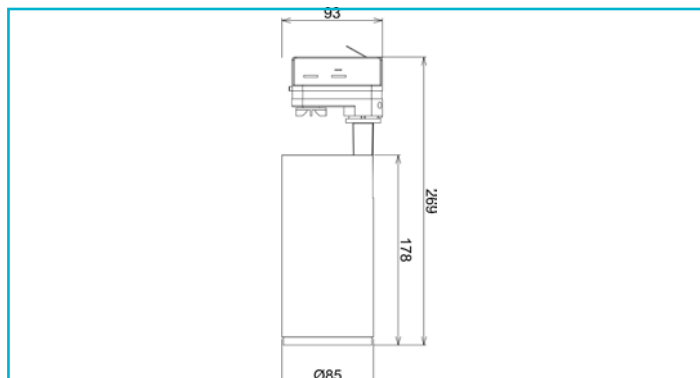

Art. no. 707121

Three-phase spotlight Lucea Tilt, 20 W, 3000/4000 K, black

 DEKOLIGHT

Housing Material	Aluminium
Housing Color	Black
Material of Lens	PMMA
Protection Class	Protection class I/protective grounding
Rated Input	20 W
Rated Input Voltage Frequency	220-240 V/AC 50 / 60 Hz
Power Supply Unit incl.	Yes
Connection Type	Adapter
Dimmable	Yes
Control technology	Leading-edge dimmer, Trailing-edge dimmer
Motion Detector	No

IP Protection Class	IP 20
Life Time L70 / B50	50000 h
Switching Cycles	100000
Power Consumption	20 kWh/1000h
Energy Efficiency Class	F

Light Source	LED, Light source not changeable
Lightcolor	Neutral white/warm white
Color Temperature	3000/4000 K
Colour Consistency	6 SDCM
Colour Rendering Index (Ra)	90
Rated Luminous Flux	2000 lm
Luminous Efficiency	100 lm/W
Rated Angle of Reflection	36 Degree
Distribution Characteristic 120°	DLS

Swivel Angle	90 Degree
Rotation Angle	350 Degree
Light Exit Surfaces	1
Light characteristics	Direct
Light direction	Below

Height	269 mm
Diameter	85 mm

Working Temperature	-20 to 40 °C
Storage Temperature	-20 to 65 °C