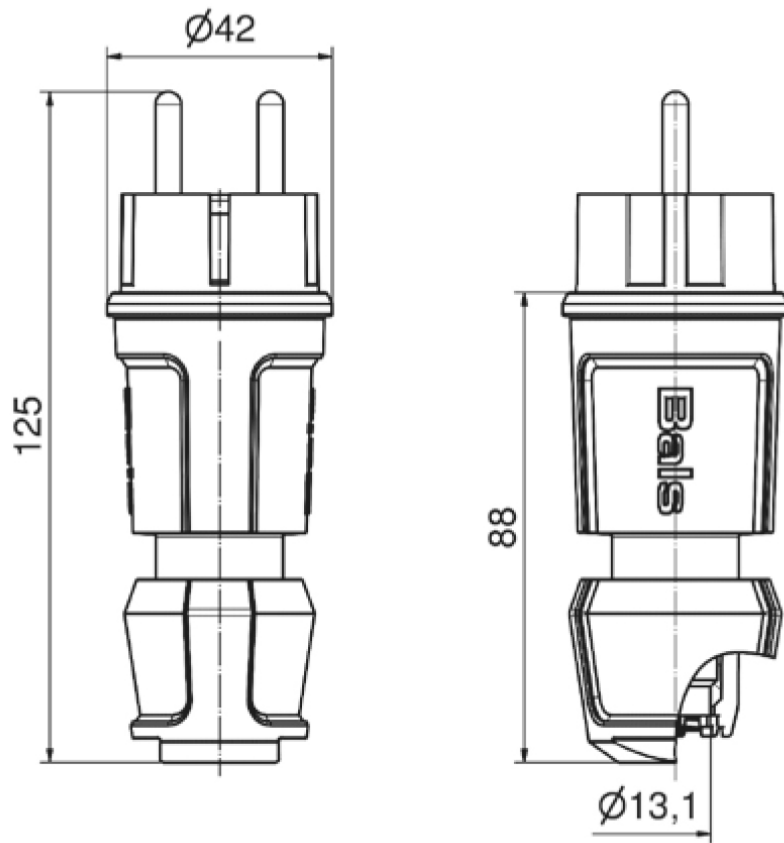

## Domestic plug - with cable sleeve

Product description	
BALS-Prd.-Nr	7371
EAN	4024941852395
Product category	Domestic plug
Current	16A
Number of poles	3p
Poles	2P+PE
Voltage	250V
Frequency	alternating current (AC)
Protection degree	IP44

Product description	
Colour code	gray RAL 7035
Colour of appliance	Collar black RAL 9005, Housing cover grey RAL 7035
Connection design	with screw terminal
Maximum conductor size	2,5 qmm
Cable entry	Cable gland
Height	122mm
Width	42mm
Depth	42mm
Material of enclosure	Polyamide
Contact	The contact carrier is made of polyamide, the contacts are brass nickel plated

Additional technical properties	
	also suitable for Belgian/French standard
	Multi-Grip cable gland with gasket and integrated strain relief

Logistics data	
Weight/pcs	0.082 kg / Piece
Packaging	Bag
Content amount	1 ST
EAN	4024941852395
Length	42 mm

Logistics data	
Width	42 mm
Height	122 mm
Weight	0.083 kg
Volume	215.208 ccm
Packaging	Carton
Content amount	20 ST
EAN	4024941323611
Length	275 mm
Width	175 mm
Height	137 mm
Weight	1.765 kg
Volume	5,737.5 ccm