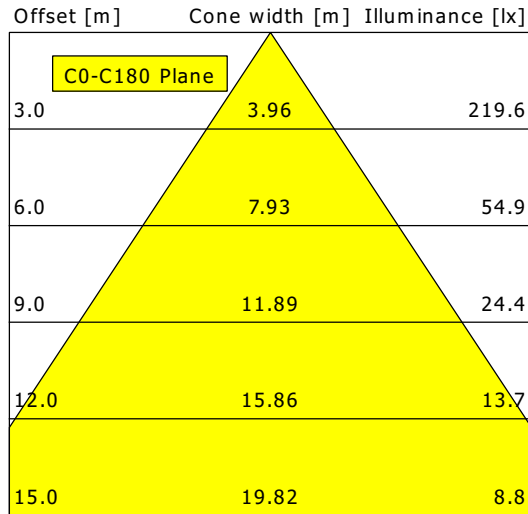

LFLEXL 262.830

Lewy Flex Large (1xLED 19W 830/3000K 2450lm 67°)

	C0	C90	C180	C270
0°	807	807	807	807
15°	848	848	848	848
30°	566	566	566	566
45°	112	112	112	112
60°	17	17	17	17
75°	2	2	2	2
90°	0	0	0	0
cd / 1000 lm				

η	LED
Efficiency	129 lm/W
Direct/Indirect	↓ 100% / ↑ 0%
System Power	19 W
UGR	X=4H, Y=8H
Reflection factors	70/50/20
UGR C0/C180	17.9
UGR C90/C270	17.9
CIE Flux Codes	89 99 100 100 100
Ra/CRI	>80