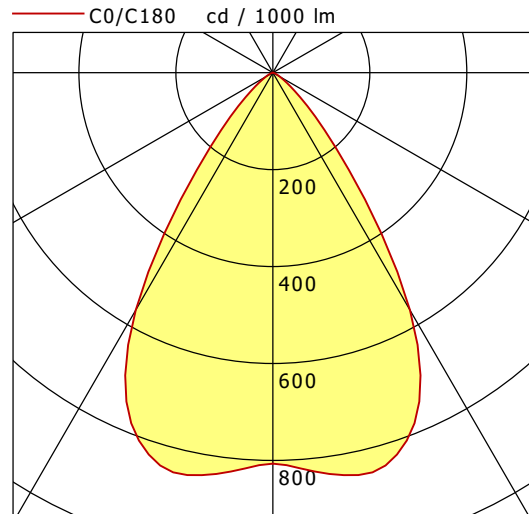

LFLEXL 262.830

Lewy Flex Large (1xLED 19W 830/3000K 2450lm 67°)

	C0	C90	C180	C270
0°	807	807	807	807
15°	848	848	848	848
30°	566	566	566	566
45°	112	112	112	112
60°	17	17	17	17
75°	2	2	2	2
90°	0	0	0	0
cd / 1000 lm				

η	LED
Efficiency	129 lm/W
Direct/Indirect	↓ 100% / ↑ 0%
System Power	19 W
UGR	X=4H, Y=8H
Reflection factors	70/50/20
UGR C0/C180	17.9
UGR C90/C270	17.9
CIE Flux Codes	89 99 100 100 100
Ra/CRI	>80