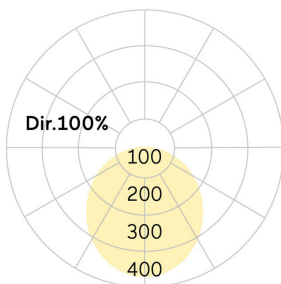

lightnet

Basic-A5

Surface mounted luminaire - Direct light distribution

Article code: BA5OBE-840M-D300

Illustrations may only be similar and serve as an orientation.

Basic-A5. LED. Surface mounted luminaire for wall or ceiling mounting with minimalist edge. Luminaire body made of high-quality aluminum profile. Surface finish Jet Black. Direct only light distribution. Colour temperature: 4000K (Cool White). Colour Rendering Index (CRI): >80. Opal diffuser for enhanced light transmission and perfect uniform illumination. Switchable DxH (round). D=300mm. H=38mm. Medium-power current.

700lm. 7W. 2,6kg. Binning initial <= MacAdam 3. IP40. Protection class I. CE, UKCA marking. Prüfzeichen: ENEC. IK02. 220-240V. 50-60 Hz. RG0 (EN62471). Luminous flux reduction up to 0,3%/1.000 operating hours. Nominal failure rate: 0,2%/1.000 operating hours. L85B10 (tq 25°C) = 50.000h. 5 years warranty. Manufacturer: Lightnet GmbH, ISO 9001:2015 certificated

Basic-A5

Surface mounted luminaire - Direct light distribution

Article code: BA5OBE-840M-D300

Customer / Project: _____

Note: _____

Productname	Basic-A5
Lamp	LED
Installation Type	Surface mounted luminaire
Surface finish	Jet Black
Light characteristics	Direct light distribution
Colour temperature	4000K
Colour Rendering Index (CRI)	CRI>80
Optical system	Opal diffuser
Control	Switchable
Length L/Diameter D (mm)	D=300mm
Height H (mm)	H=38mm
Current/Power	Medium-Power
Luminous Flux	700lm
Power consumption	7W
Degree of protection	IP40
Certification	Prüfzeichen: ENEC
LED lifetime	L85B10 (tq 25°C) = 50.000h
Photometric code	8 40 / 3 3 9
Photobiological class	RG0 (EN62471)
Indoor/Outdoor	Indoor: ta [ambient] max. 25°C
Weight (kg)	2,6kg