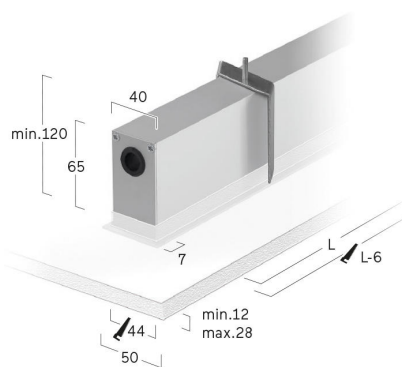

lightnet

Matric-FX

Recessed mounted light line, mounting brackets incl - Direct light distribution

Article code: LFXLEL-830H-L1204-A

Customer / Project: _____

Note: _____

Productname	Matric-FX
Lamp	LED
Installation Type	Recessed mounted light line, mounting brackets incl
Surface finish	Silver Anodised
Light characteristics	Direct light distribution
Colour temperature	3000K
Colour Rendering Index (CRI)	CRI>80
Optical system	Lens Louvre
Reflector Colour Inside	Reflector: Satin Silver
Control	Dimmable (DALI)
Length L/Diameter D (mm)	L=1204mm
Width W (mm)	W=50mm
Height H (mm)	H=65mm
Current/Power	High-Power
Luminous Flux	3450lm
Power consumption	29W
Degree of protection	IP20
LED lifetime	L80B10 (tq 25°C) = 50.000h
UGR	UGR<=19
Photometric code	8 30 / 3 3 9
Photobiological class	RG0 (EN62471)
Indoor/Outdoor	Indoor: ta [ambient] max. 25°C
Weight (kg)	2,5kg