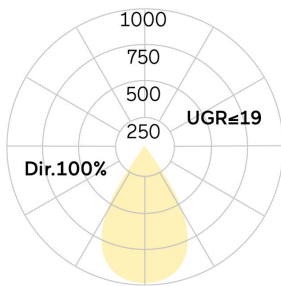

lightnet

Matric-FX

Recessed mounted light line, mounting brackets incl - Direct light distribution

Article code: LFXLEL-830H-L1204-A

Customer / Project: _____

Note: _____

Productname	Matric-FX
Lamp	LED
Installation Type	Recessed mounted light line, mounting brackets incl
Surface finish	Silver Anodised
Light characteristics	Direct light distribution
Colour temperature	3000K
Colour Rendering Index (CRI)	CRI>80
Optical system	Lens Louvre
Reflector Colour Inside	Reflector: Satin Silver
Control	Dimmable (DALI)
Length L/Diameter D (mm)	L=1204mm
Width W (mm)	W=50mm
Height H (mm)	H=65mm
Current/Power	High-Power
Luminous Flux	3450lm
Power consumption	29W
Degree of protection	IP20
LED lifetime	L80B10 (tq 25°C) = 50.000h
UGR	UGR<=19
Photometric code	8 30 / 3 3 9
Photobiological class	RG0 (EN62471)
Indoor/Outdoor	Indoor: ta [ambient] max. 25°C
Weight (kg)	2,5kg