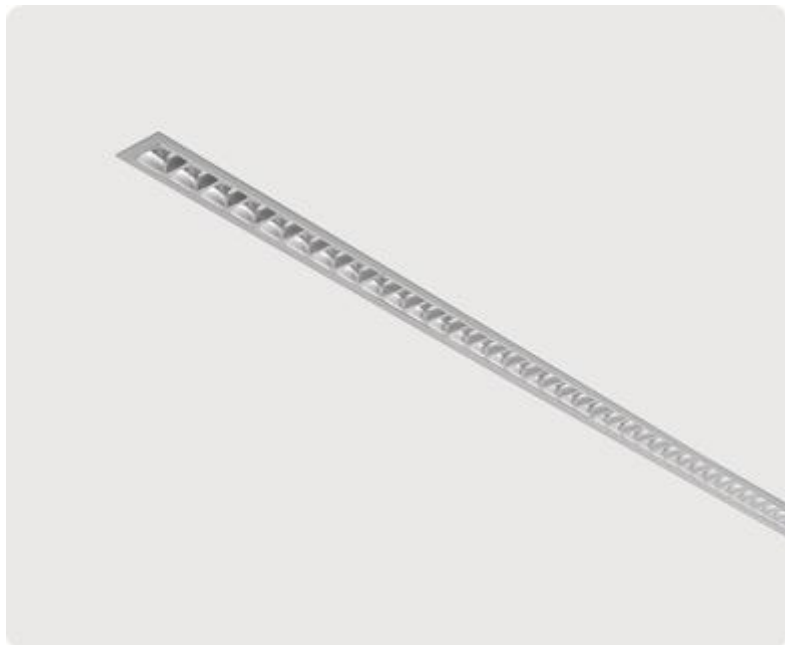

## Matric-FX

Recessed mounted light line, mounting brackets incl - Direct light distribution

Article code: LFXLEL-830H-L1204-A

Illustrations may only be similar and serve as an orientation.

Matric-FX. LED. Recessed mounted light line with surrounding frame for installation in sawn wall and ceiling with cut-out openings. Mounting brackets included. Luminaire body made of high-quality aluminum profile. Surface finish Silver Anodised. Direct only light distribution. Colour temperature: 3000K (Warm White). Colour Rendering Index (CRI): >80. Lens Louvre: precision lenses with louvre for wide and symmetrical light distribution. High glare limitation, compatible for office applications. UGR<=

19. Reflector: Satin Silver. Dimmable DALI. LxWxH (rectangular). L=1204mm. W=50mm. H=65mm. High-power current. 3450lm. 29W. 2,5kg. Binning initial <= MacAdam 3. IP20. Protection class I. CE, UKCA marking. IK02. 220-240V. 50-60 Hz. RG0 (EN62471). Luminous flux reduction up to 0,4%/1.000 operating hours. Nominal failure rate: 0,2%/1.000 operating hours. L80B10 (tq 25°C) = 50.000h. 5 years warranty. Manufacturer: Lightnet GmbH, ISO 9001:2015 certificated