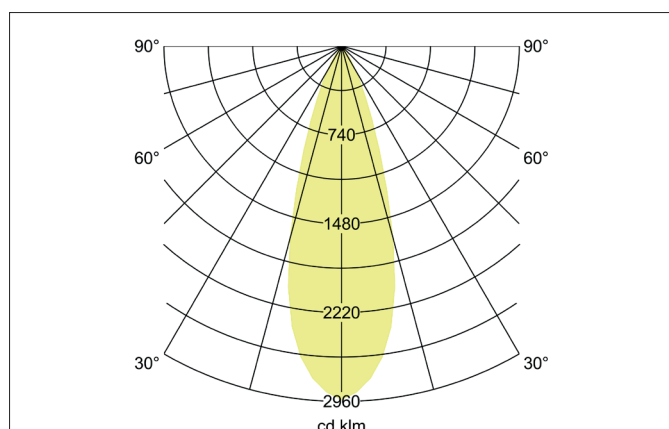

MINI LED track spotlight

Article no. 88393683

Light.
For Generations.**Tender**

LED track spotlight, Round. Luminaire diameter 71.0 mm, Hight 200.0 mm Weight 0.839 kg, with rotattionssymmetrical, deep, wide distributed light intensity. Luminous flux 2.686 lm, Power 1 x 23 W, System Efficiency 117 lm/W, Light colour warm white, Correlated color temperature (CCT) 3.000 K, Colour rendering index CRI > 90, Housing material: Aluminium, Colour: Silver structure, Permissible ambient temperature (ta): -20 °C - +25 °C, Protection class (EN 61140): I, Degree of protection (DIN EN 60529): IP20. With electronic driver, on/off switchable.

Article data	
Article no.	88393683
GTIN	4251433947462
Series name	MINI
Short description	LED track spotlight
Material	Aluminium
Colour	Silver
Type of surface	Structure
Shape	Round
Outer diameter	71 mm
Length	200 mm
Width	71 mm
Hight	200 mm
Scope of delivery	incl. driver, switchable
Weight	0.850 kg

MINI LED track spotlight

Article no. 88393683

Light.
For Generations.

Lighting technology	
Colour temperature	3.000 K
Light colour	White
Luminous flux	2,686 lm
System efficiency	117 lm/W
Colour rendering	CRI > 90
Reflector	High-gloss
Beam angle	36°
Light sharing	Symmetric