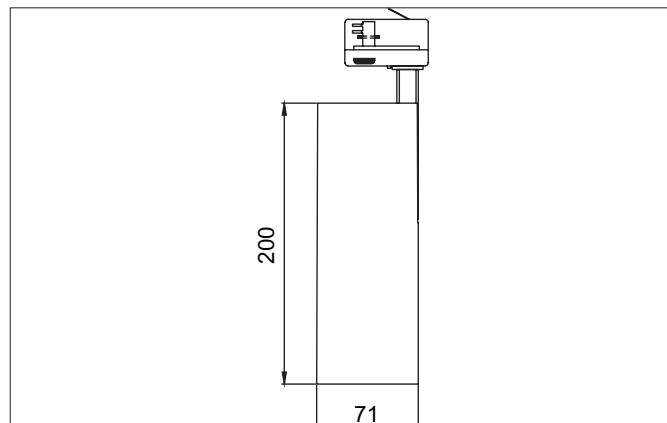

MINI LED track spotlight

Article no. 88393683

Light.
For Generations.**Tender**

LED track spotlight, Round. Luminaire diameter 71.0 mm, Hight 200.0 mm Weight 0.839 kg, with rotattionssymmetrical, deep, wide distributed light intensity. Luminous flux 2.686 lm, Power 1 x 23 W, System Efficiency 117 lm/W, Light colour warm white, Correlated color temperature (CCT) 3.000 K, Colour rendering index CRI > 90, Housing material: Aluminium, Colour: Silver structure, Permissible ambient temperature (ta): -20 °C - +25 °C, Protection class (EN 61140): I, Degree of protection (DIN EN 60529): IP20. With electronic driver, on/off switchable.

Article data	
Article no.	88393683
GTIN	4251433947462
Series name	MINI
Short description	LED track spotlight
Material	Aluminium
Colour	Silver
Type of surface	Structure
Shape	Round
Outer diameter	71 mm
Length	200 mm
Width	71 mm
Hight	200 mm
Scope of delivery	incl. driver, switchable
Weight	0.850 kg

MINI LED track spotlight

Article no. 88393683

Light.
For Generations.

Lighting technology	
Colour temperature	3.000 K
Light colour	White
Luminous flux	2,686 lm
System efficiency	117 lm/W
Colour rendering	CRI > 90
Reflector	High-gloss
Beam angle	36°
Light sharing	Symmetric

Packing data	
Gross weight	1 kg
Length of packaging	295 mm
Packaging width	115 mm
Packaging height	165 mm
Disposal at end of life	This product must not be disposed of with household waste. You are obliged, to dispose of such electrical waste separately. By disposing of electrical waste and other old or defective electronics separately, you support recycling or other forms of re-use. In that way you help to take care and to avoid that harmful substances get into the environment.