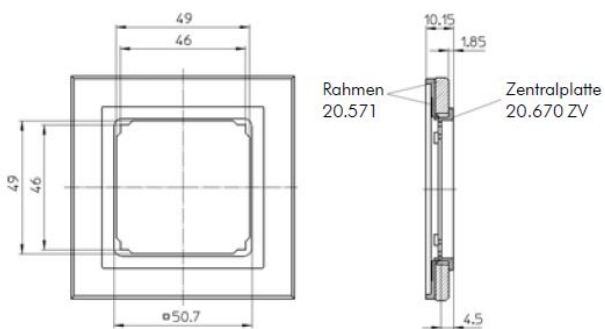

**Central plate with square standard
pure white**

Product Data Sheet

**Central plate with square standard
pure white**

Central plate with square standard opening, 50 x 50 mm, for junction boxes
manufactured by Ackermann, Panduit, Reichle De Massari, Molex etc.