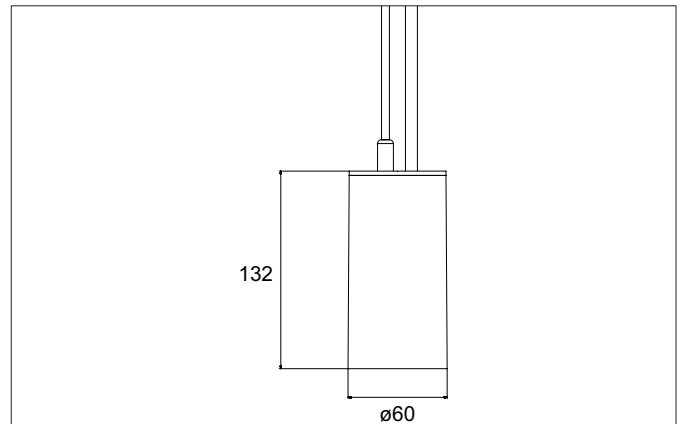

TRAXX MIDI LED pendant luminaire, on/off switchable

Article no. 88875164

Light.
For Generations.**Tender**

LED pendant luminaire, on/off switchable, Round. Ceiling cut-out Installation depth mm, Weight 0,620 kg, with rotationssymmetrical, deep, wide distributed light intensity. optimal light distribution due to a glass transparent cover. Luminous flux 2.664 lm, Power 1 x 20 W, Light colour neutral white, Correlated color temprature (CCT) 4.000 K, Colour rendering index CRI > 90, Rated life time L80/B50 at 25 °C: 50.000 h, Housing material: Aluminium, Colour: Silver structure, Permissible ambient temperature (ta): -20 °C - +25 °C, Protection class (EN 61140): I, Degree of protection (DIN EN 60529): IP20, .With electronic driver, on/off switchable.

Article data	
Article no.	88875164
GTIN	4251433976585
Series name	TRAXX MIDI
Short description	LED pendant luminaire, on/off switchable
Material	Aluminium
Colour	Silver
Type of surface	Structure
Shape	Round
Hight	153 mm
Weight	0.620 kg

Mounting technology	
Mounting method	Suspended
Place of installation	Ceiling-mounted
Adjustability	Not adjustable
Pendulum length max.	1,500 mm
Material cover	Glass transparent
Suitable for through-wiring	No

Packing data	
Gross weight	0.69 kg
Length of packaging	170 mm
Packaging width	170 mm
Packaging height	110 mm
Disposal at end of life	This product must not be disposed of with household waste. You are obliged, to dispose of such electrical waste separately. By disposing of electrical waste and other old or defective electronics separately, you support recycling or other forms of re-use. In that way you help to take care and to avoid that harmful substances get into the environment.