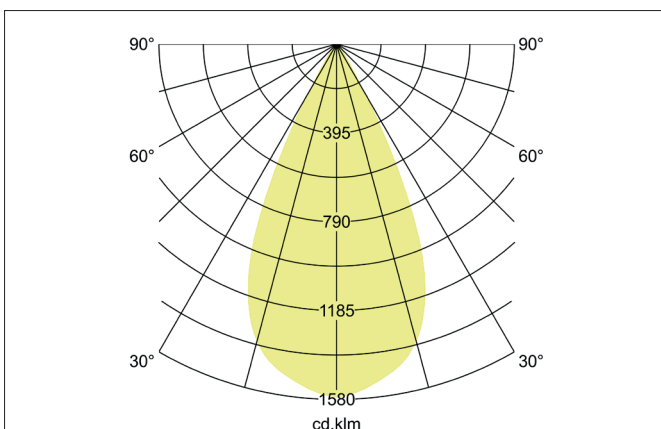

TRAXX MIDI LED pendant luminaire, on/off switchable

Article no. 88875164

Light.
For Generations.**Tender**

LED pendant luminaire, on/off switchable, Round. Ceiling cut-out Installation depth mm, Weight 0,620 kg, with rotationssymmetrical, deep, wide distributed light intensity. optimal light distribution due to a glass transparent cover. Luminous flux 2.664 lm, Power 1 x 20 W, Light colour neutral white, Correlated color temprature (CCT) 4.000 K, Colour rendering index CRI > 90, Rated life time L80/B50 at 25 °C: 50.000 h, Housing material: Aluminium, Colour: Silver structure, Permissible ambient temperature (ta): -20 °C - +25 °C, Protection class (EN 61140): I, Degree of protection (DIN EN 60529): IP20, .With electronic driver, on/off switchable.