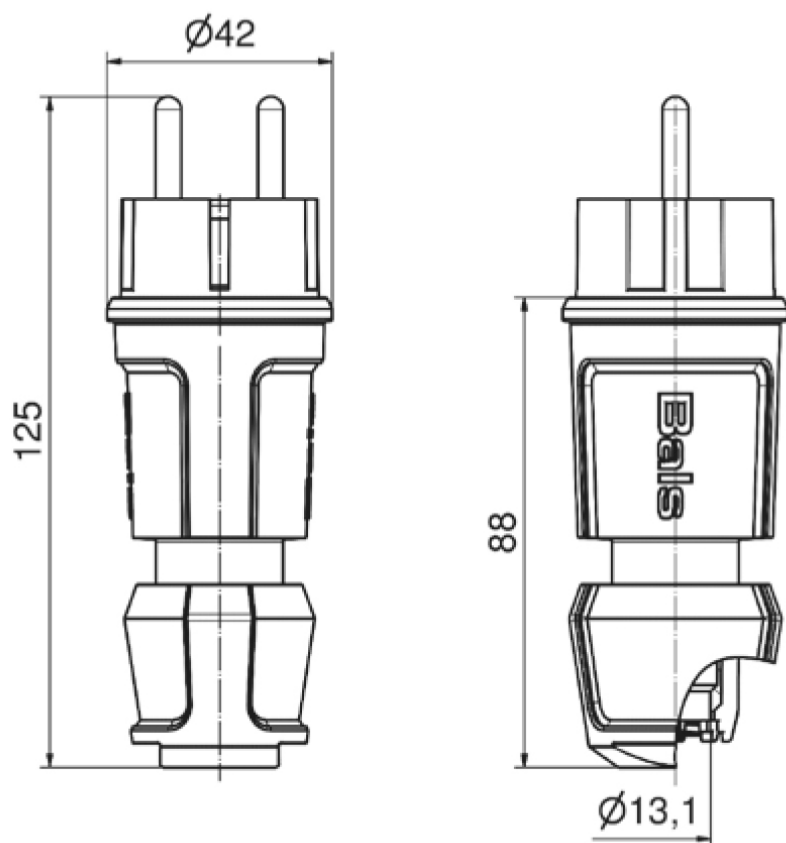

## Domestic plug - with cable sleeve

Product description	
BALS-Prd.-Nr	7370
EAN	4024941852388
Product category	Domestic plug
Current	16A
Number of poles	3p
Poles	2P+PE
Voltage	250V
Frequency	alternating current (AC)
Protection degree	IP44

Product description	
Colour code	blue RAL 5015
Colour of appliance	Collar black RAL 9005, Cable gland black RAL 9005, Housing cover blue RAL 5015
Connection design	with screw terminal
Maximum conductor size	2,5 qmm
Cable entry	Cable gland
Height	122mm
Width	42mm
Depth	42mm
Material of enclosure	Polyamide
Contact	The contact carrier is made of polyamide, the contacts are brass nickel plated

Additional technical properties	
	also suitable for Belgian/French standard
	Multi-Grip cable gland with gasket and integrated strain relief

Logistics data	
Weight/pcs	0.082 kg / Piece
Packaging	Bag
Content amount	1 ST
EAN	4024941852388
Length	42 mm

Logistics data	
Width	42 mm
Height	122 mm
Weight	0.083 kg
Volume	215.208 ccm
Packaging	Carton
Content amount	20 ST
EAN	4024941323604
Length	275 mm
Width	175 mm
Height	137 mm
Weight	1.765 kg
Volume	5,737.5 ccm