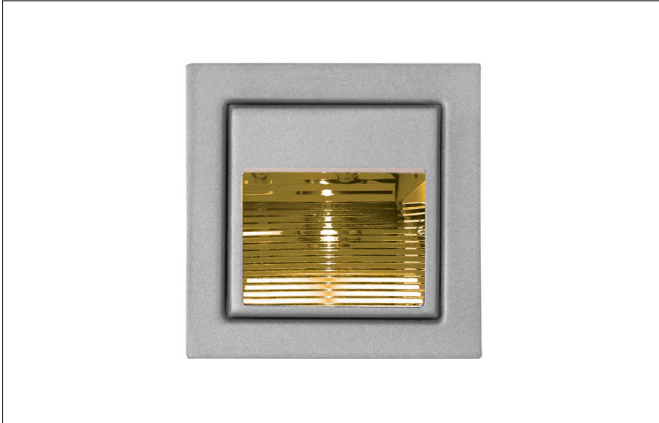

VERTU LED wall recessed light

Article no. P3729Y

Light.
For Generations.**Tender**

LED wall recessed light, Square. Ceiling cut-out L x W 70 x 70 mm, Installation depth 40 mm, Weight 0,165 kg, asymmetric optimal light distribution due to a Without cover cover. Power 1 x 1,2 W, Light colour , Correlated color temprature (CCT) 6.000 K, Colour rendering index CRI > 80, Housing material: Steel, Colour: Alu, Permissible ambient temperature (ta): -20 °C - +25 °C, Protection class (EN 61140): III, Degree of protection (DIN EN 60529): IP20, .For connection to an external driver, which is not included in the scope of delivery of the luminaire. Depending on driver dimmable.

Article data	
Article no.	P3729Y
GTIN	4250047729914
Series name	VERTU
Short description	LED wall recessed light
Material	Steel
Colour	Alu
Type of surface	Matt
Shape	Square
Built-in width	70 mm
Built-in length	70 mm
Installation depth	40 mm
Width	83 mm
Hight	1.5 mm
Weight	0.165 kg

VERTU LED wall recessed light

Article no. P3729Y

Light.
For Generations.

Lighting technology	
Colour temperature	6.000 K
System efficiency	1 lm/W
Colour rendering	CRI > 80
Reflector	Glossy
Light sharing	Asymmetric