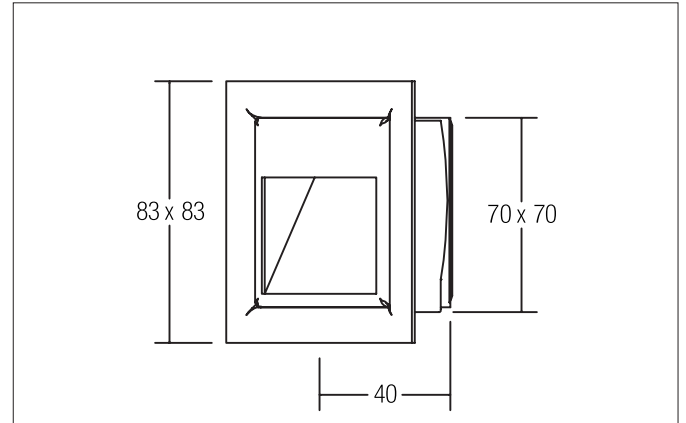

VERTU LED wall recessed light

Article no. P3729Y

Light.
For Generations.**Tender**

LED wall recessed light, Square. Ceiling cut-out L x W 70 x 70 mm, Installation depth 40 mm, Weight 0,165 kg, asymmetric optimal light distribution due to a Without cover cover. Power 1 x 1,2 W, Light colour , Correlated color temprature (CCT) 6.000 K, Colour rendering index CRI > 80, Housing material: Steel, Colour: Alu, Permissible ambient temperature (ta): -20 °C - +25 °C, Protection class (EN 61140): III, Degree of protection (DIN EN 60529): IP20, .For connection to an external driver, which is not included in the scope of delivery of the luminaire. Depending on driver dimmable.

Article data	
Article no.	P3729Y
GTIN	4250047729914
Series name	VERTU
Short description	LED wall recessed light
Material	Steel
Colour	Alu
Type of surface	Matt
Shape	Square
Built-in width	70 mm
Built-in length	70 mm
Installation depth	40 mm
Width	83 mm
Hight	1.5 mm
Weight	0.165 kg

Packing data	
Gross weight	0.182 kg
Length of packaging	85 mm
Packaging width	43 mm
Packaging height	84 mm
Disposal at end of life	This product must not be disposed of with household waste. You are obliged, to dispose of such electrical waste separately. By disposing of electrical waste and other old or defective electronics separately, you support recycling or other forms of re-use. In that way you help to take care and to avoid that harmful substances get into the environment.