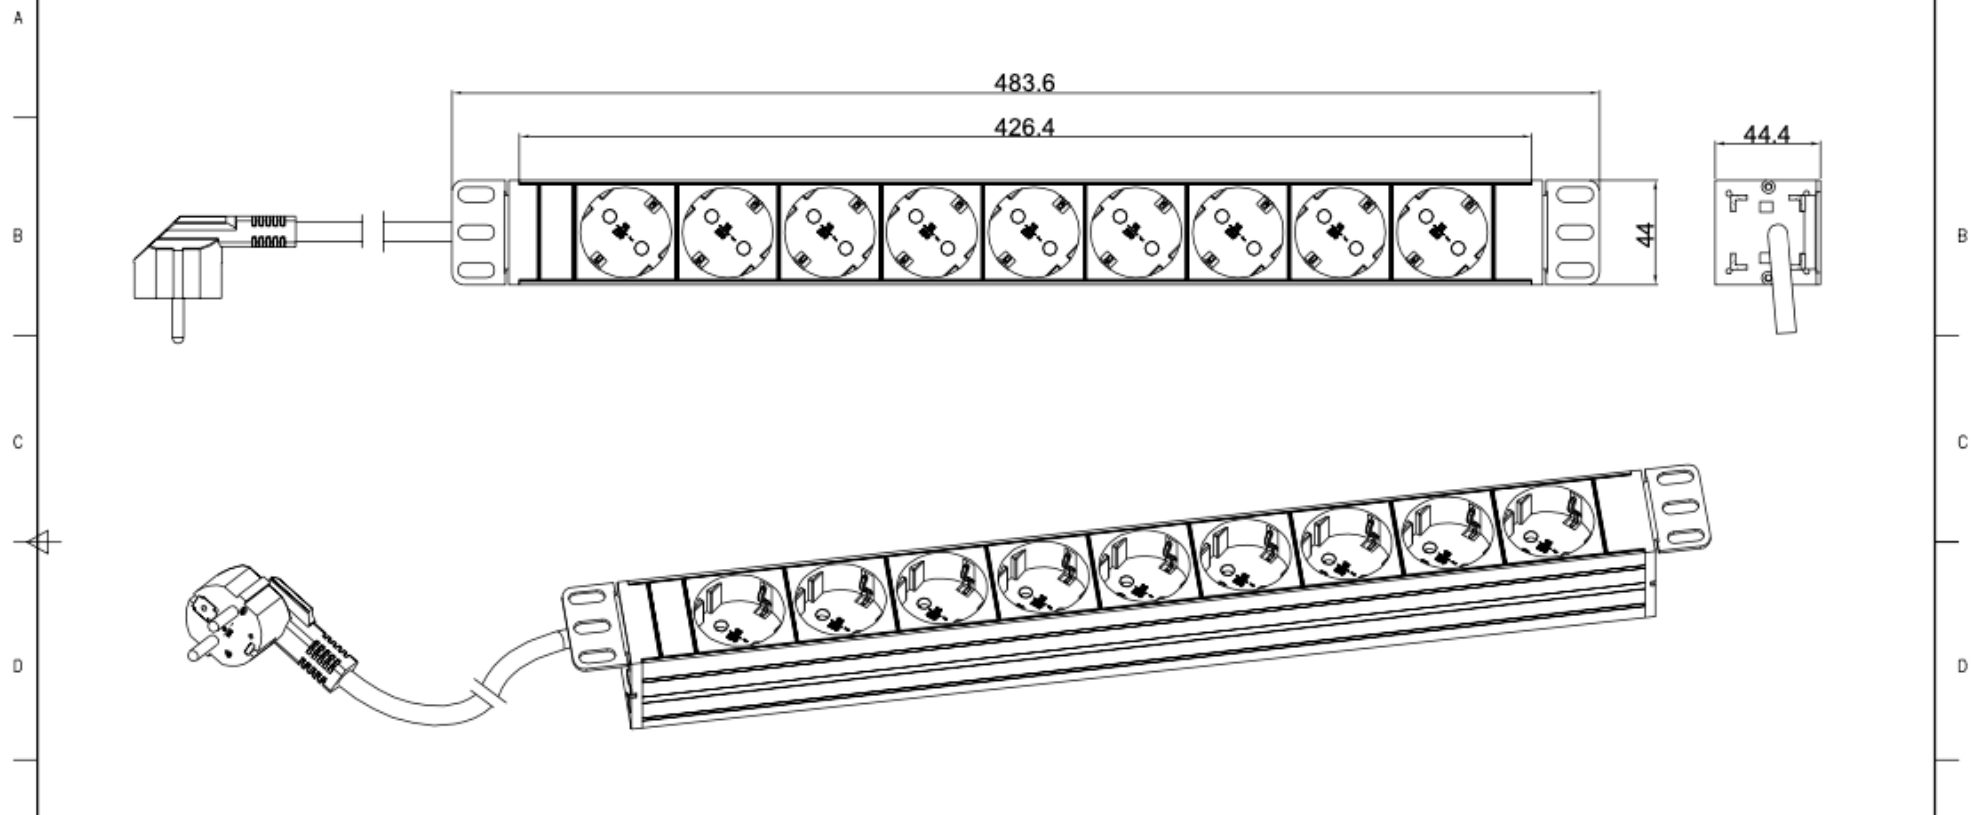

Copyright 2017

RoHS Compliant

<p>Basic Series</p>	<p>OUTPUT</p> <p>(9) Schuko Socket In Black (16A Rated)</p>	<p>OPERATING TEMPERATURE</p> <p>0° to 60°C</p>
<p>INPUT</p> <p>250VAC 16A 50HZ Schuko plug 3M H05VV-F3G1.5mm 'Power lead</p>	<p>BRANCH CIRCUITS</p> <p>(NONE)</p>	<p>MOUNTING ACCESORIES</p> <p>(2) 42 Bracket</p>

Revisions		
Rev	Description	Date

DRAWING TYPE	
 <small>(NO PERMISSION REQUIRED)</small>	
unit=mm	
<small>TECHNICAL STANDARD</small> 1.NO TIT; 2.NO RUSTNESS 3.NO FLAW ON THE SURFACE	
FILLET	R0.5
ANGLE	±0.5°
FIRST ANGLE	
SCALE 1:3	