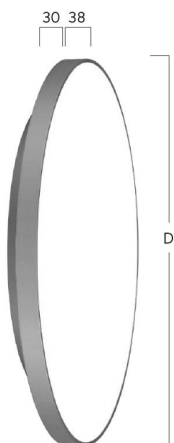

## Basic-X5

Surface mounted luminaire - Direct/indirect light distribution

Article code: BX5ASE-840M-D400

Illustrations may only be similar and serve as an orientation.

Basic-X5. LED. Wall or ceiling mounted luminaire. Luminaire body with distance-spacer. Luminaire body made of high-quality aluminum profile. Surface finish Radiant Silver. Direct light distribution and indirect lighting corona. Colour temperature: 4000K (Cool White). Colour Rendering Index (CRI): >80. Microprismatic screen for uniform illumination and reduced luminance in office areas. UGR<= 19. Switchable. DxH (round). D=400mm. H=38+

30mm. Medium-power current. 2260lm. 18W. 3,7kg. Binning initial <= MacAdam 3. IP40. Protection class I. CE, UKCA marking. Prüfzeichen: ENEC. IK02. 220-240V. 50-60 Hz. RG0 (EN62471). Luminous flux reduction up to 0,3%/1.000 operating hours. Nominal failure rate: 0,2%/1.000 operating hours. L85B10 (tq 25°C) = 50.000h. 5 years warranty. Manufacturer: Lightnet GmbH, ISO 9001:2015 certificated

## Basic-X5

Surface mounted luminaire - Direct/indirect light distribution

Article code: BX5ASE-840M-D400

Customer / Project: \_\_\_\_\_

Note: \_\_\_\_\_

Productname	Basic-X5
Lamp	LED
Installation Type	Surface mounted luminaire
Surface finish	Radiant Silver
Light characteristics	Direct/indirect light distribution
Colour temperature	4000K
Colour Rendering Index (CRI)	CRI>80
Optical system	Microprismatic screen
Control	Switchable
Length L/Diameter D (mm)	D=400mm
Height H (mm)	H=38+30mm
Current/Power	Medium-Power
Luminous Flux	2260lm
Power consumption	18W
Degree of protection	IP40
Certification	Prüfzeichen: ENEC
LED lifetime	L85B10 (tq 25°C) = 50.000h
UGR	UGR<=19
Photometric code	8 40 / 3 3 9
Photobiological class	RG0 (EN62471)
Indoor/Outdoor	Indoor: ta [ambient] max. 25°C
Weight (kg)	3,7kg