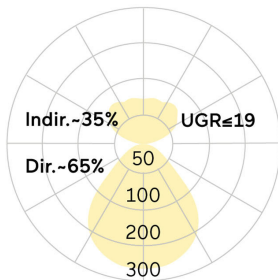

## Basic-X5

Surface mounted luminaire - Direct/indirect light distribution

Article code: BX5ASE-840M-D400

Illustrations may only be similar and serve as an orientation.

Basic-X5. LED. Wall or ceiling mounted luminaire. Luminaire body with distance-spacer. Luminaire body made of high-quality aluminum profile. Surface finish Radiant Silver. Direct light distribution and indirect lighting corona. Colour temperature: 4000K (Cool White). Colour Rendering Index (CRI): >80. Microprismatic screen for uniform illumination and reduced luminance in office areas. UGR<= 19. Switchable. DxH (round). D=400mm. H=38+

30mm. Medium-power current. 2260lm. 18W. 3,7kg. Binning initial <= MacAdam 3. IP40. Protection class I. CE, UKCA marking. Prüfzeichen: ENEC. IK02. 220-240V. 50-60 Hz. RG0 (EN62471). Luminous flux reduction up to 0,3%/1.000 operating hours. Nominal failure rate: 0,2%/1.000 operating hours. L85B10 (tq 25°C) = 50.000h. 5 years warranty. Manufacturer: Lightnet GmbH, ISO 9001:2015 certificated

## Basic-X5

Surface mounted luminaire - Direct/indirect light distribution

Article code: BX5ASE-840M-D400

Customer / Project: \_\_\_\_\_

Note: \_\_\_\_\_

Productname	Basic-X5
Lamp	LED
Installation Type	Surface mounted luminaire
Surface finish	Radiant Silver
Light characteristics	Direct/indirect light distribution
Colour temperature	4000K
Colour Rendering Index (CRI)	CRI>80
Optical system	Microprismatic screen
Control	Switchable
Length L/Diameter D (mm)	D=400mm
Height H (mm)	H=38+30mm
Current/Power	Medium-Power
Luminous Flux	2260lm
Power consumption	18W
Degree of protection	IP40
Certification	Prüfzeichen: ENEC
LED lifetime	L85B10 (tq 25°C) = 50.000h
UGR	UGR<=19
Photometric code	8 40 / 3 3 9
Photobiological class	RG0 (EN62471)
Indoor/Outdoor	Indoor: ta [ambient] max. 25°C
Weight (kg)	3,7kg