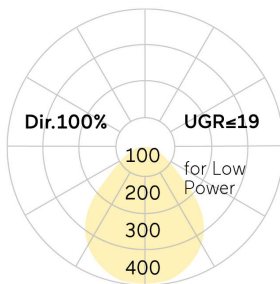

lightnet

Basic-A1

Surface mounted luminaire - Direct light distribution

Article code: BA1ASL-840M-D300

Illustrations may only be similar and serve as an orientation.

Basic-A1. LED. Surface mounted luminaire for wall or ceiling mounting with minimalist edge. Luminaire body made of high-quality aluminum profile. Surface finish Radiant Silver. Directonly light distribution. Colour temperature: 4000K (Cool White)Colour Rendering Index (CRI): >80. Microprismatic screen for uniform illumination and reduced luminance in office areas. Dimmable DALI. DxH (round). D=300mm. H=75mm. Medium-

power current. 1730lm. 13W. 2,2kg. Binning initial <= MacAdam 3. IP40. Protection class I. CE, UKCA marking. Prüfzeichen: ENEC. IK02. 220-240V. 50-60 Hz. RG0 (EN62471). Luminous flux reduction up to 0,3%/1.000 operating hours. Nominal failure rate: 0,2%/1.000 operating hours. L85B10 (tq 25°C) = 50.000h. 5 years warranty. Manufacturer: Lightnet GmbH, ISO 9001:2015 certificated

Basic-A1

Surface mounted luminaire - Direct light distribution

Article code: BA1ASL-840M-D300

Customer / Project: _____

Note: _____

Productname	Basic-A1
Lamp	LED
Installation Type	Surface mounted luminaire
Surface finish	Radiant Silver
Light characteristics	Direct light distribution
Colour temperature	4000K
Colour Rendering Index (CRI)	CRI>80
Optical system	Microprismatic screen
Control	Dimmable (DALI)
Length L/Diameter D (mm)	D=300mm
Height H (mm)	H=75mm
Current/Power	Medium-Power
Luminous Flux	1730lm
Power consumption	13W
Degree of protection	IP40
Certification	Prüfzeichen: ENEC
LED lifetime	L85B10 (tq 25°C) = 50.000h
Photometric code	8 40 / 3 3 9
Photobiological class	RG0 (EN62471)
Indoor/Outdoor	Indoor: ta [ambient] max. 25°C
Weight (kg)	2,2kg