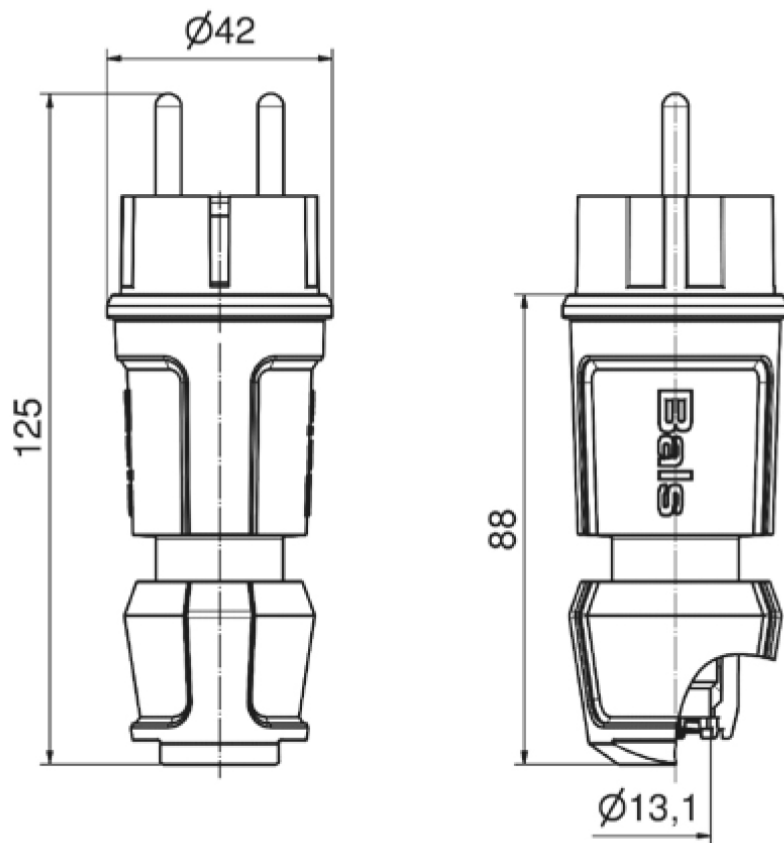

Domestic plug - with cable sleeve

Product description	
BALS-Prd.-Nr	7372
EAN	4024941852401
Product category	Domestic plug
Current	16A
Number of poles	3p
Poles	2P+PE
Voltage	250V
Frequency	alternating current (AC)
Protection degree	IP44

Product description	
Colour code	black RAL 9005
Colour of appliance	Collar black RAL 9005, Housing cover black RAL 9005, Cable gland black RAL 9005
Connection design	with screw terminal
Maximum conductor size	2,5 qmm
Cable entry	Cable gland
Height	122mm
Width	42mm
Depth	42mm
Material of enclosure	Polyamide
Contact	The contact carrier is made of polyamide, the contacts are brass nickel plated

Additional technical properties	
	also suitable for Belgian/French standard
	Multi-Grip cable gland with gasket and integrated strain relief

Logistics data	
Weight/pcs	0.06 kg / Piece
Packaging	Bag
Content amount	1 ST
EAN	4024941852401
Length	42 mm

Logistics data	
Width	42 mm
Height	122 mm
Weight	0.061 kg
Volume	215.208 ccm
Packaging	Carton
Content amount	20 ST
EAN	4024941323628
Length	275 mm
Width	175 mm
Height	137 mm
Weight	1.325 kg
Volume	5,737.5 ccm