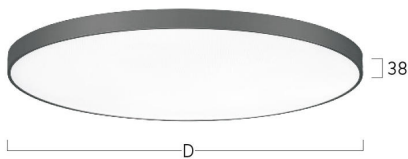

lightnet

Basic-A5

Surface mounted luminaire - Direct light distribution

Article code: BA5OBE-830M-D600

Illustrations may only be similar and serve as an orientation.

Basic-A5. LED. Surface mounted luminaire for wall or ceiling mounting with minimalist edge. Luminaire body made of high-quality aluminum profile. Surface finish Jet Black. Direct only light distribution. Colour temperature: 3000K (Warm White). Colour Rendering Index (CRI): >80. Opal diffuser for enhanced light transmission and perfect uniform illumination. Switchable DxH (round). D=600mm. H=38mm. Medium-power current.

Basic-A5

Surface mounted luminaire - Direct light distribution

Article code: BA5OBE-830M-D600

Customer / Project: _____

Note: _____

Productname	Basic-A5
Lamp	LED
Installation Type	Surface mounted luminaire
Surface finish	Jet Black
Light characteristics	Direct light distribution
Colour temperature	3000K
Colour Rendering Index (CRI)	CRI>80
Optical system	Opal diffuser
Control	Switchable
Length L/Diameter D (mm)	D=600mm
Height H (mm)	H=38mm
Current/Power	Medium-Power
Luminous Flux	3235lm
Power consumption	25W
Degree of protection	IP40
Certification	Prüfzeichen: ENEC
LED lifetime	L85B10 (tq 25°C) = 50.000h
Photometric code	8 30 / 3 3 9
Photobiological class	RG0 (EN62471)
Indoor/Outdoor	Indoor: ta [ambient] max. 25°C
Weight (kg)	8,8kg