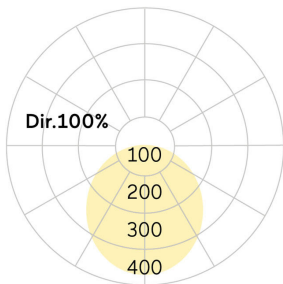

lightnet

Basic-A5

Surface mounted luminaire - Direct light distribution

Article code: BA5OBE-830M-D600

Illustrations may only be similar and serve as an orientation.

Basic-A5. LED. Surface mounted luminaire for wall or ceiling mounting with minimalist edge. Luminaire body made of high-quality aluminum profile. Surface finish Jet Black. Direct only light distribution. Colour temperature: 3000K (Warm White). Colour Rendering Index (CRI): >80. Opal diffuser for enhanced light transmission and perfect uniform illumination. Switchable DxH (round). D=600mm. H=38mm. Medium-power current.

3235lm. 25W. 8,8kg. Binning initial <= MacAdam 3. IP40. Protection class I. CE, UKCA marking. Prüfzeichen: ENEC. IK02. 220-240V. 50-60 Hz. RG0 (EN62471). Luminous flux reduction up to 0,3%/1.000 operating hours. Nominal failure rate: 0,2%/1.000 operating hours. L85B10 (tq 25°C) = 50.000h. 5 years warranty. Manufacturer: Lightnet GmbH, ISO 9001:2015 certificated

Basic-A5

Surface mounted luminaire - Direct light distribution

Article code: BA5OBE-830M-D600

Customer / Project: _____

Note: _____

Productname	Basic-A5
Lamp	LED
Installation Type	Surface mounted luminaire
Surface finish	Jet Black
Light characteristics	Direct light distribution
Colour temperature	3000K
Colour Rendering Index (CRI)	CRI>80
Optical system	Opal diffuser
Control	Switchable
Length L/Diameter D (mm)	D=600mm
Height H (mm)	H=38mm
Current/Power	Medium-Power
Luminous Flux	3235lm
Power consumption	25W
Degree of protection	IP40
Certification	Prüfzeichen: ENEC
LED lifetime	L85B10 (tq 25°C) = 50.000h
Photometric code	8 30 / 3 3 9
Photobiological class	RG0 (EN62471)
Indoor/Outdoor	Indoor: ta [ambient] max. 25°C
Weight (kg)	8,8kg