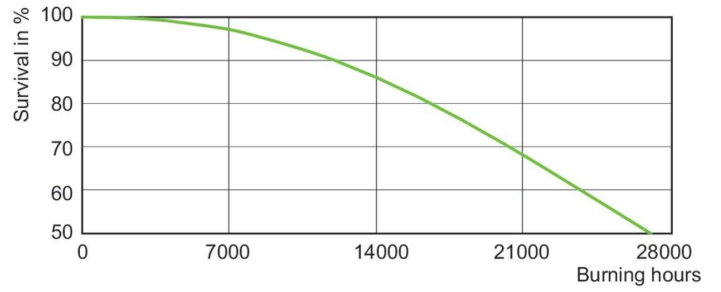

Photometrische Daten

Light Distribution Diagram - MASTER CityWh CDO-TT Plus 70W/828 E27

Spectral Power Distribution Colour - MASTER CityWh CDO-TT Plus 70W/828 E27

MASTER CityWhite CDO-TT Plus

Lebensdauer

Lumen Maintenance Diagram - MASTER CityWh CDO-TT Plus 70W/828 E27