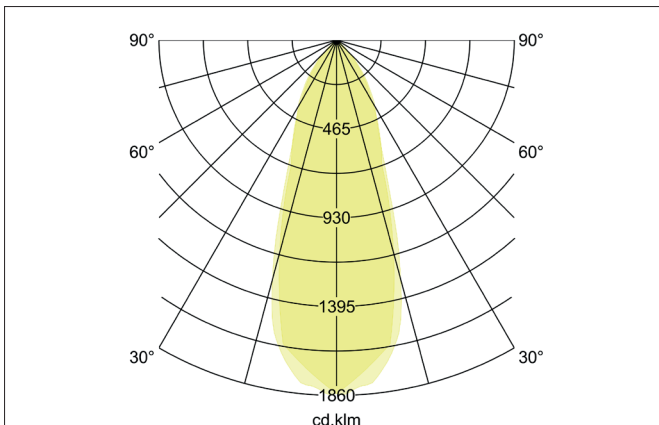

SEVEN-R LED recessed spot set, on/off switchable

Article no. 38261253

Light.
For Generations.

Tender

LED recessed spot set, on/off switchable, Round. Toolless ceiling installation by installation springs. Ceiling cut-out \varnothing 68 mm, Installation depth 38 mm, Outer diameter 82 mm, Weight 0,218 kg, Reflector silver with rotationssymmetrical, deep, wide distributed light intensity. optimal light distribution due to a plastic, transparent cover. Luminous flux 740 lm, Power 1 x 7 W, System Efficiency 106 lm/W, Light colour warm white, Correlated color temperature (CCT) 2.700 K, Colour rendering index CRI > 80, Rated life time L70/B50 at 25 °C: 50000 h, Housing material: Aluminium / Polycarbonate, Colour: Alu, Permissible ambient temperature (ta): -20 °C - +25 °C, Protection class (EN 61140): II, Degree of protection (DIN EN 60529): IP20. With electronic driver, on/off switchable with integrated strain relief.

Product Benefits

- Round recessed spotlight made of solid aluminum with polycarbonate cover.
- Easy and tool-free mounting.
- CRI > 80.
- Low mounting depth 38 mm, diameter 82 mm, Ceiling cut-out 68 mm.
- Ceiling thickness maximum 13 mm.
- Large article variance with regard to housing color and color temperature.
- Switchable set - alternatively available in version for 350 mA and as dimmable (trailing-edge phase dimmer) set available.
- Alternatively available in square design.

Lighting technology	
Colour temperature	2.700 K
Light colour	White
Light output	Direct
Luminous flux	740 lm
System efficiency	106 lm/W
Colour rendering	CRI > 80
Reflector	High-gloss
Reflektorfarbe	silver
Beam angle	38°
Light sharing	Symmetric