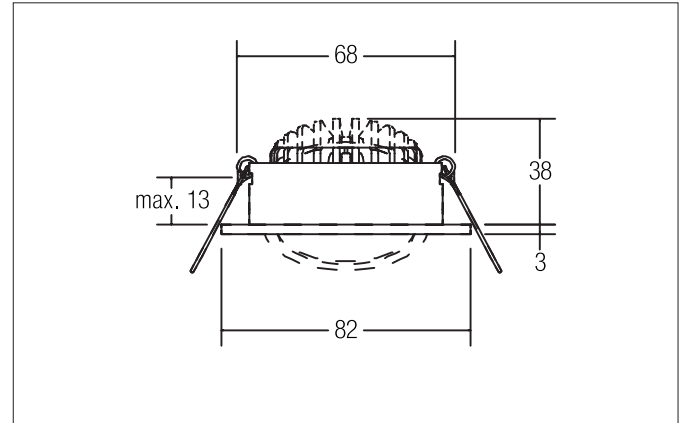

SEVEN-R LED recessed spot set, on/off switchable

Article no. 38261253

Light.
For Generations.

Tender

LED recessed spot set, on/off switchable, Round. Toolless ceiling installation by installation springs. Ceiling cut-out \varnothing 68 mm, Installation depth 38 mm, Outer diameter 82 mm, Weight 0,218 kg, Reflector silver with rotationssymmetrical, deep, wide distributed light intensity. optimal light distribution due to a plastic, transparent cover. Luminous flux 740 lm, Power 1 x 7 W, System Efficiency 106 lm/W, Light colour warm white, Correlated color temperature (CCT) 2.700 K, Colour rendering index CRI > 80, Rated life time L70/B50 at 25 °C: 50000 h, Housing material: Aluminium / Polycarbonate, Colour: Alu, Permissible ambient temperature (ta): -20 °C - +25 °C, Protection class (EN 61140): II, Degree of protection (DIN EN 60529): IP20. With electronic driver, on/off switchable with integrated strain relief.

Product Benefits

- Round recessed spotlight made of solid aluminum with polycarbonate cover.
- Easy and tool-free mounting.
- CRI > 80.
- Low mounting depth 38 mm, diameter 82 mm, Ceiling cut-out 68 mm.
- Ceiling thickness maximum 13 mm.
- Large article variance with regard to housing color and color temperature.
- Switchable set - alternatively available in version for 350 mA and as dimmable (trailing-edge phase dimmer) set available.
- Alternatively available in square design.

SEVEN-R LED recessed spot set, on/off switchable

Article no. 38261253

Light.
For Generations.

Article data	
Article no.	38261253
GTIN	4251433918875
Series name	SEVEN-R
Short description	LED recessed spot set, on/off switchable
Material	Aluminium / Polycarbonate
Colour	Alu
Type of surface	Matt
Shape	Round
Outer diameter	82 mm
Built-in diameter	68 mm
Installation depth	38 mm
Hight	3 mm
Weight	0.218 kg