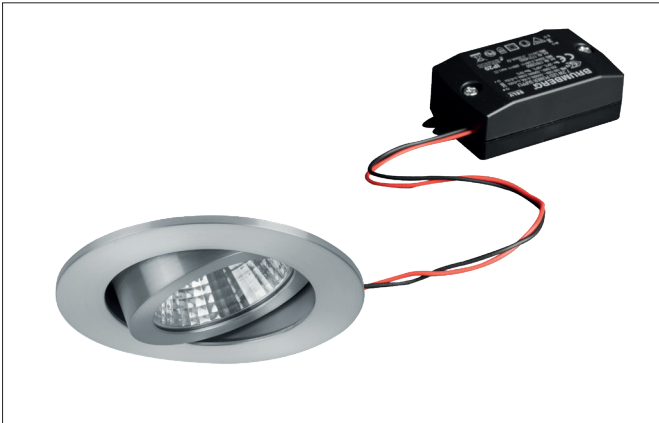

SEVEN-R LED recessed spot set, on/off switchable

Article no. 38261253

Light.
For Generations.

Tender

LED recessed spot set, on/off switchable, Round. Toolless ceiling installation by installation springs. Ceiling cut-out \varnothing 68 mm, Installation depth 38 mm, Outer diameter 82 mm, Weight 0,218 kg, Reflector silver with rotationssymmetrical, deep, wide distributed light intensity. optimal light distribution due to a plastic, transparent cover. Luminous flux 740 lm, Power 1 x 7 W, System Efficiency 106 lm/W, Light colour warm white, Correlated color temperature (CCT) 2.700 K, Colour rendering index CRI > 80, Rated life time L70/B50 at 25 °C: 50000 h, Housing material: Aluminium / Polycarbonate, Colour: Alu, Permissible ambient temperature (ta): -20 °C - +25 °C, Protection class (EN 61140): II, Degree of protection (DIN EN 60529): IP20. With electronic driver, on/off switchable with integrated strain relief.

Product Benefits

- Round recessed spotlight made of solid aluminum with polycarbonate cover.
- Easy and tool-free mounting.
- CRI > 80.
- Low mounting depth 38 mm, diameter 82 mm, Ceiling cut-out 68 mm.
- Ceiling thickness maximum 13 mm.
- Large article variance with regard to housing color and color temperature.
- Switchable set - alternatively available in version for 350 mA and as dimmable (trailing-edge phase dimmer) set available.
- Alternatively available in square design.

SEVEN-R LED recessed spot set, on/off switchable

Article no. 38261253

Light.
For Generations.

Article data	
Article no.	38261253
GTIN	4251433918875
Series name	SEVEN-R
Short description	LED recessed spot set, on/off switchable
Material	Aluminium / Polycarbonate
Colour	Alu
Type of surface	Matt
Shape	Round
Outer diameter	82 mm
Built-in diameter	68 mm
Installation depth	38 mm
Hight	3 mm
Weight	0.218 kg