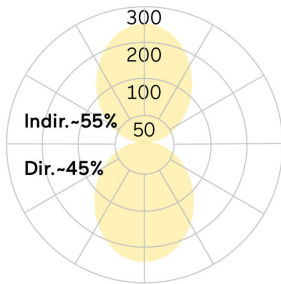

Matric-RX

Pendant light-line - Direct/indirect light distribution

Article code: LRXOEL-840H-L2055-A

Illustrations may only be similar and serve as an orientation.

Matric-RX. LED. Pendant light-line. Luminaire body made of high-quality aluminum profile. Surface finish Silver Anodised. Direct/indirect light distribution. Colour temperature: 4000K (Cool White). Colour Rendering Index (CRI): >80. Opal diffuser for enhanced light transmission and uniform illumination. Dimmable DALI. LxWxH (rectangular). L=2055mm. W=40mm. H=75mm. Single-cord suspension (Set). Pendant length max 1500mm. Power supply: transparent. Ceiling rose: Matching

Matric-RX

Pendant light-line - Direct/indirect light distribution

Article code: LRXOEL-840H-L2055-A

Customer / Project: _____

Note: _____

Productname	Matric-RX
Lamp	LED
Installation Type	Pendant light-line
Surface finish	Silver Anodised
Light characteristics	Direct/indirect light distribution
Colour temperature	4000K
Colour Rendering Index (CRI)	CRI>80
Optical system	Opal diffuser
Control	Dimmable (DALI)
Length L/Diameter D (mm)	L=2055mm
Width W (mm)	W=40mm
Height H (mm)	H=75mm
Current/Power	High-Power
Luminous Flux	9730lm
Power consumption	77W
Suspension	Single susp. (Set)
Ceiling rose colour	Ceiling rose: Matching luminaire`s surface colour
Pendant length (mm)	Pendant length max 1500mm
Degree of protection	IP20
Certification	Prüfzeichen: ENEC
Cable Colour	Power supply: transparent
LED lifetime	L80B10 (tq 25°C) = 50.000h
Photometric code	8 40 / 3 3 9
Photobiological class	RG0 (EN62471)
Indoor/Outdoor	Indoor: ta [ambient] max. 25°C
Weight (kg)	5,4kg