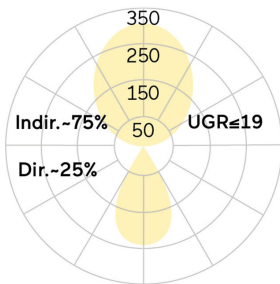

lightnet

Matric-SX

Free standing luminaire - Direct/indirect light distribution

Article code: LSXLSM-830M-L1570-UA-A

Customer / Project: _____

Note: _____

Productname	Matric-SX
Lamp	LED
Installation Type	Free standing luminaire
Surface finish	Radiant Silver
Light characteristics	Direct/indirect light distribution
Colour temperature	3000K
Colour Rendering Index (CRI)	CRI>80
Optical system	Lens Louvre
Reflector Colour Inside	Reflector: Satin Silver
Control	Dim-Multisensor
Length L/Diameter D (mm)	L=1570mm
Width W (mm)	W=40mm
Height H (mm)	H=2200/40mm
Current/Power	Medium-Power
Luminous Flux	9631lm
Power consumption	85W
Base-Type	U-base
Plug	Schuko CEE 7/7 (E+F)
Degree of protection	IP20
LED lifetime	L85B10 (tq 25°C) = 50.000h
UGR	UGR<=19
Photometric code	8 30 / 3 3 9
Indoor/Outdoor	Indoor: ta [ambient] max. 25°C
Weight (kg)	23,8kg