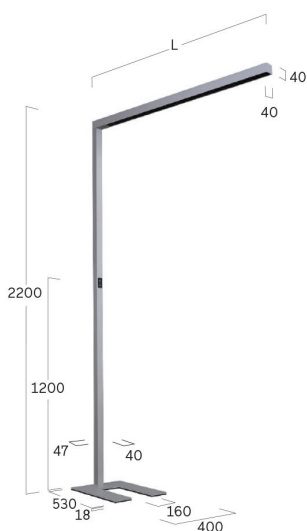

lightnet

Matric-SX

Free standing luminaire - Direct/indirect light distribution

Article code: LSXLSM-830M-L1570-UA-A

Customer / Project: _____

Note: _____

Productname	Matric-SX
Lamp	LED
Installation Type	Free standing luminaire
Surface finish	Radiant Silver
Light characteristics	Direct/indirect light distribution
Colour temperature	3000K
Colour Rendering Index (CRI)	CRI>80
Optical system	Lens Louvre
Reflector Colour Inside	Reflector: Satin Silver
Control	Dim-Multisensor
Length L/Diameter D (mm)	L=1570mm
Width W (mm)	W=40mm
Height H (mm)	H=2200/40mm
Current/Power	Medium-Power
Luminous Flux	9631lm
Power consumption	85W
Base-Type	U-base
Plug	Schuko CEE 7/7 (E+F)
Degree of protection	IP20
LED lifetime	L85B10 (tq 25°C) = 50.000h
UGR	UGR<=19
Photometric code	8 30 / 3 3 9
Indoor/Outdoor	Indoor: ta [ambient] max. 25°C
Weight (kg)	23,8kg