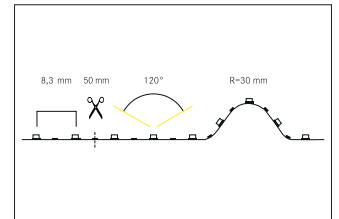

QualityFlex BB-flex lighting set 5 m, CRI > 80, 9,6 W / m, IP00  
**Artikel-Nr. 15292004**

QualityFlex BB-flex lighting set 5 m, CRI > 80, 9,6 W / m, IP00, 4.100K. LED flex lighting for decorative, technical as well as efficient lighting of light coves, linear applications and backlighting, basic or general lighting of rooms, architectural applications and for areas where high illumination is required, such as indirect or direct lighting, luminous ceilings, gastronomy lighting and much more. Lampenleistung je Meter: 9.6 W/m, Schutzklasse: II, Spannung: 24V , Abstrahlwinkel: 120.0 °, 140 LEDs pro Meter, Chip-Abstand (Short Pitch) : 8,3mm. Zur Individuellen Anwendung kann die LED-Flexplatine alle 50 mm eingekürzt werden. Die maximale Systemlänge von 5.000mm darf mit einer Einspeisung nicht überschritten werden.

<b>Artikel-Nr.</b>	<b>15292004</b>
<b>Stand:</b>	06.12.2021 19:09

Colour temperature	4100 K
Luminous flux	1,020 lm
Beam angle	120 °
Amount of light sources / fittings	700 Qty
Lamp	LED not changeable
scope of delivery	inkl. 1 x LED-Flexplatine, 1 x Netzgerät 50W, 2 x Anschlussleitung separat, 1 x Montageanleitung, 5 x Kennzeichnungsetiketten

Control	on/off
Voltage	24V
Protection class	II
Width	8 mm
Aufbauhöhe	1.5 mm
Circuit type	Parallel conduction