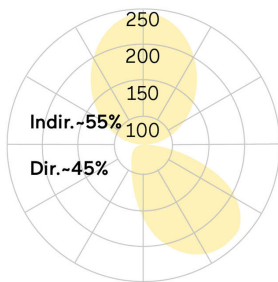

lightnet

Matric-RX

Pendant light-line - Direct/indirect light distribution

Article code: LRXGEE-830M-L2055-A

Customer / Project: _____

Note: _____

Productname	Matric-RX
Lamp	LED
Installation Type	Pendant light-line
Surface finish	Silver Anodised
Light characteristics	Direct/indirect light distribution
Colour temperature	3000K
Colour Rendering Index (CRI)	CRI>80
Optical system	Wall-Washer
Control	Switchable
Length L/Diameter D (mm)	L=2055mm
Width W (mm)	W=40mm
Height H (mm)	H=75mm
Current/Power	Medium-Power
Luminous Flux	6695lm
Power consumption	65W
Suspension	Single susp. (Set)
Ceiling rose colour	Ceiling rose: Matching luminaire`s surface colour
Pendant length (mm)	Pendant length max 1500mm
Degree of protection	IP20
Certification	Prüfzeichen: ENEC
Cable Colour	Power supply: transparent
LED lifetime	L85B10 (tq 25°C) = 50.000h
Photometric code	8 30 / 3 3 9
Photobiological class	RG0 (EN62471)
Indoor/Outdoor	Indoor: ta [ambient] max. 25°C
Weight (kg)	6kg