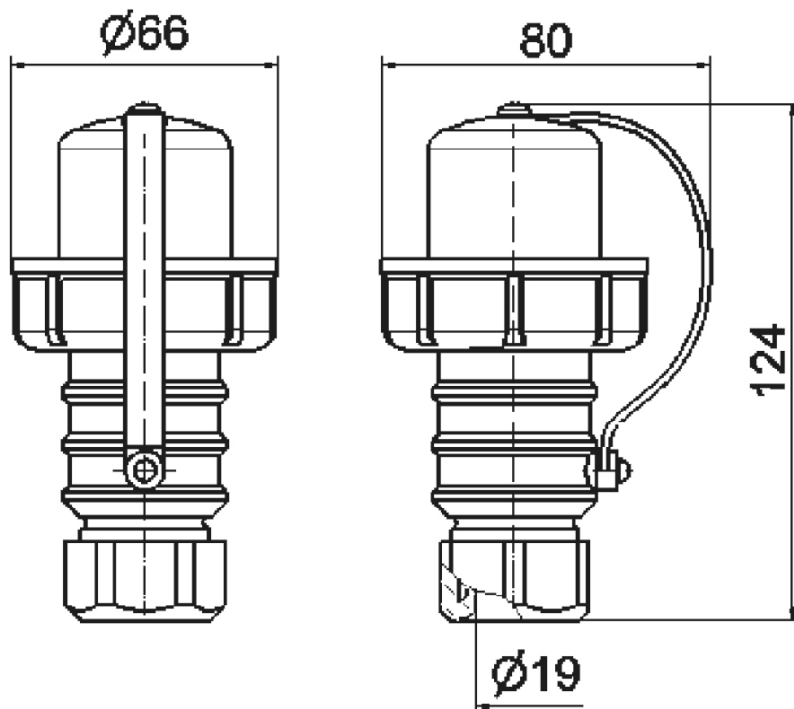

Domestic plug - with cable gland, with closure cap

Product description	
BALS-Prd.-Nr	737
EAN	4024941007375
Product category	Domestic plug
Current	16A
number of poles	3p
number of poles	2P+PE
voltage	250V
frequency	alternating current (AC)
protection degree	IP67
colour code 1	gray RAL 7035
Colour of appliance	Collar black RAL 9005, Housing cover grey RAL 7035, Cable gland grey RAL 7035
connection design	with screw terminal
maximum conductor size	2,5 qmm
cable entry	Cable gland
Height	124mm
Width	80mm
Depth	66mm
material of enclosure	Polyamide

Product description	
contact	The contact carrier is made of high temperature resistant material, the contacts are brass nickel plated

Additional technical properties	
	also suitable for Belgian/French standard
	For cable diameter up to max. 14,0 mm, With cable gland, With hammer symbol
	With closure cap

Logistics data	
Weight/pcs	0.14 kg / Piece
Packaging	Bag
Content amount	1 ST
EAN	4024941007375
Length	66 mm
Width	80 mm
Height	124 mm
Weight	0.141 kg
Volume	654.72 ccm
Packaging	Carton
Content amount	10 ST
EAN	4024941959179
Length	275 mm

Logistics data	
Width	175 mm
Height	137 mm
Weight	1.525 kg
Volume	5,737.5 ccm

**18 MB 18**