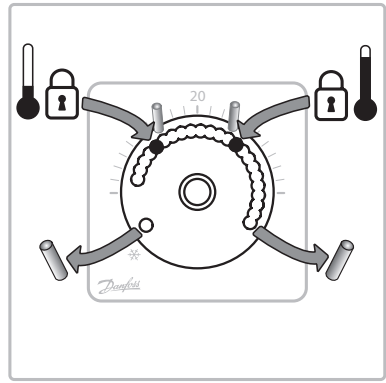

7.

8.

9.

10.

= 5°C

13658 000 00 Manual Installation WRT Dial 230 F86 OW

ENGINEERING  
TOMORROW

Installation & User Guide