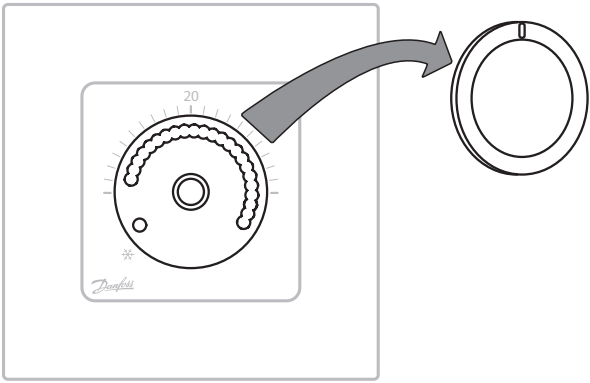

7.

8.

9.

10.

= 5°C

13658 000 00 Manual Installation WRT Dial 230 F86 OW

ENGINEERING  
TOMORROW

Installation & User Guide