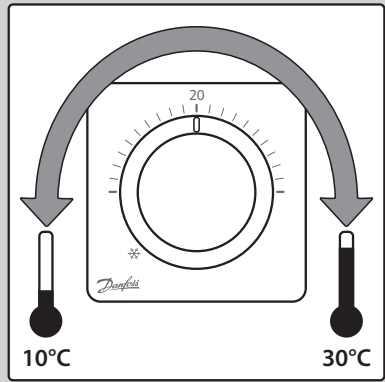

7.

8.

9.

10.

= 5°C

13658 000 00 Manual Installation WRT Dial 230 F86 OW

ENGINEERING  
TOMORROW

Installation & User Guide