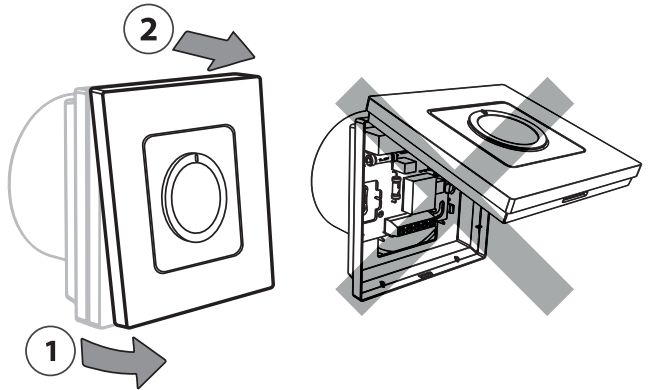

7.

8.

9.

10.

= 5°C

13658 000 00 Manual Installation WRT Dial 230 F86 OW

ENGINEERING  
TOMORROW

Installation & User Guide

# Danfoss *Icon*™ Dial Room Thermostat

VICUY10F/088N3653

[www.icon.danfoss.com](http://www.icon.danfoss.com)