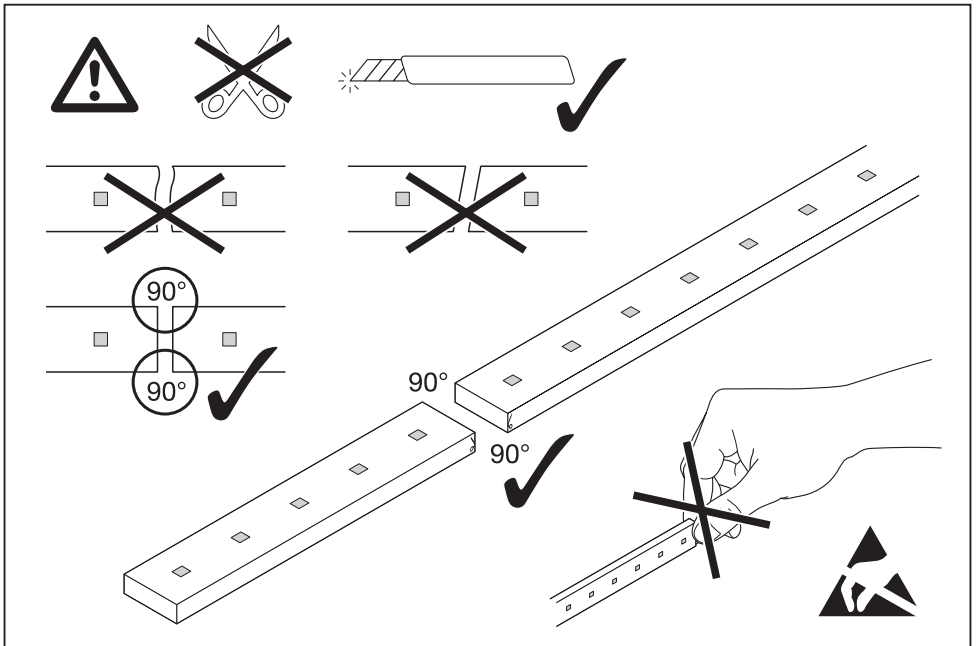

LINEARlight FLEX Protect POWER