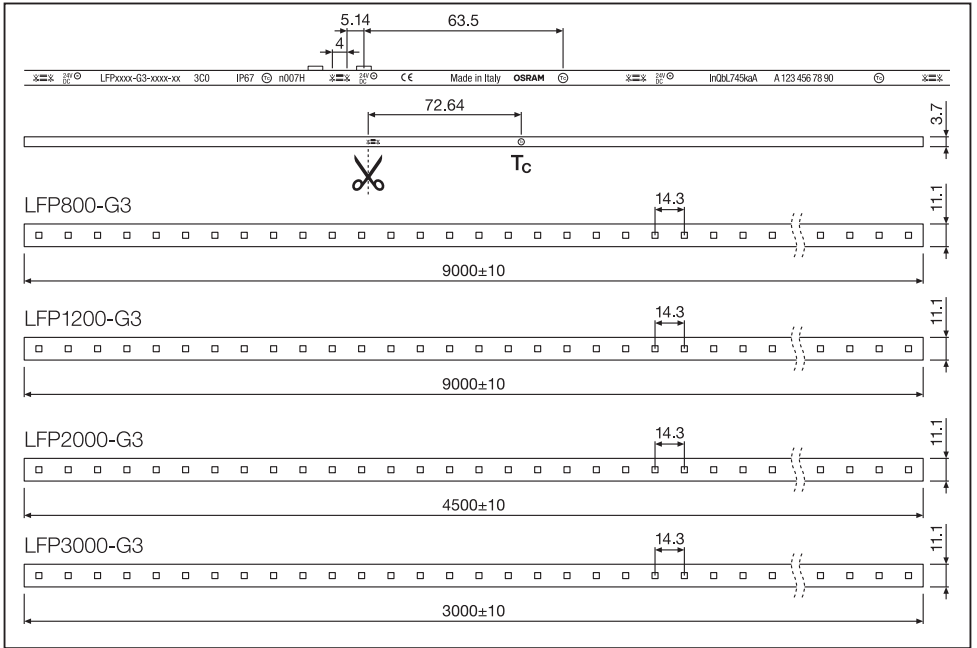

LINEARlight FLEX Protect POWER