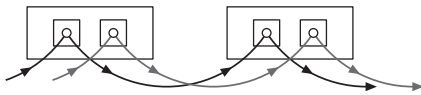

HB PC REFRACTOR 87W-210W

n	B16A	C10A	C16A
HB P 87W	5	5	9
HB P 147W	3	3	6
HB P 190W	3	3	5
HB P 210W	2	2	4