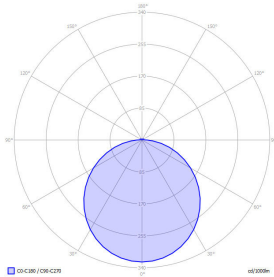

## Basic-A6

Surface mounted luminaire - Direct only omnidirectional light distribution

Article code: BA6FSE-840M-D300

Illustrations may only be similar and serve as an orientation.

Basic-A6. LED. Surface mounted luminaire for wall or ceiling mounting. Luminaire body made of high-quality aluminum profile. Surface finish Radiant Silver. Direct only omnidirectional light distribution. Colour temperature: 4000K (Cool White). Colour Rendering Index (CRI): >80. Ambient diffuser made of frosted methacrylate for enhanced light transmission and perfect uniform illumination. Switchable. DxH (round). D=300mm. H=35+25mm.

## Basic-A6

Surface mounted luminaire - Direct only omnidirectional light distribution

Article code: BA6FSE-840M-D300

Customer / Project: \_\_\_\_\_

Note: \_\_\_\_\_

Productname	Basic-A6
Lamp	LED
Installation Type	Surface mounted luminaire
Surface finish	Radiant Silver
Light characteristics	Direct only omnidirectional light distribution
Colour temperature	4000K
Colour Rendering Index (CRI)	CRI>80
Optical system	Ambient diffuser
Control	Switchable
Length L/Diameter D (mm)	D=300mm
Height H (mm)	H=35+25mm
Current/Power	Medium-Power
Luminous Flux	960lm
Power consumption	7W
Degree of protection	IP20
Certification	Prüfzeichen: ENEC
LED lifetime	L85B10 (tq 25°C) = 50.000h
Photometric code	8 40 / 3 3 9
Photobiological class	RG0 (EN62471)
Indoor/Outdoor	Indoor: ta [ambient] max. 25°C
Weight (kg)	2kg