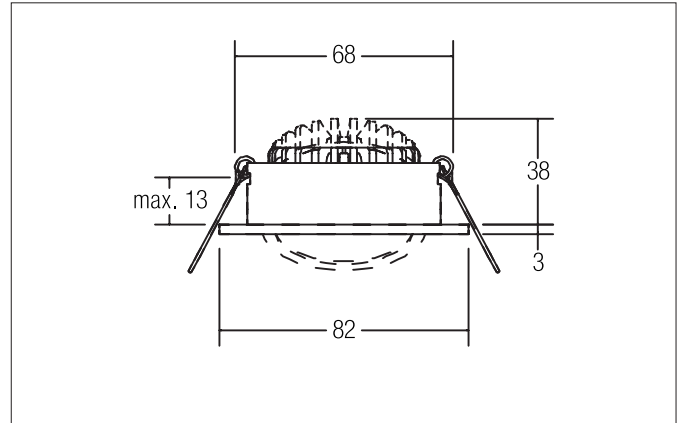

## SEVEN-R LED recessed spot set, on/off switchable

Article no. 38261073

Light.  
For Generations.

### Tender

LED recessed spot set, on/off switchable, Round. Toolless ceiling installation by installation springs. Ceiling cut-out  $\varnothing$  68 mm, Installation depth 38 mm, Outer diameter 82 mm, Weight 0,218 kg, Reflector silver with rotationssymmetrical, deep, wide distributed light intensity. optimal light distribution due to a plastic, transparent cover. Luminous flux 740 lm, Power 1 x 7 W, System Efficiency 106 lm/W, Light colour warm white, Correlated color temperature (CCT) 2.700 K, Colour rendering index CRI > 80, Rated life time L70/B50 at 25 °C: 50000 h, Housing material: Aluminium / Polycarbonate, Colour: White, Permissible ambient temperature (ta): -20 °C - +25 °C, Protection class (EN 61140): II, Degree of protection (DIN EN 60529): IP20. With electronic driver, on/off switchable with integrated strain relief.

### Product Benefits

- Round recessed spotlight made of solid aluminum with polycarbonate cover.
- Easy and tool-free mounting.
- CRI > 80.
- Low mounting depth 38 mm, diameter 82 mm, Ceiling cut-out 68 mm.
- Ceiling thickness maximum 13 mm.
- Large article variance with regard to housing color and color temperature.
- Switchable set - alternatively available in version for 350 mA and as dimmable (trailing-edge phase dimmer) set available.
- Alternatively available in square design.

**SEVEN-R LED recessed spot set, on/off switchable**

Article no. 38261073

Light.  
For Generations.

Article data	
Article no.	38261073
GTIN	4251433918837
Series name	SEVEN-R
Short description	LED recessed spot set, on/off switchable
Material	Aluminium / Polycarbonate
Colour	White
Type of surface	Matt
Shape	Round
Outer diameter	82 mm
Built-in diameter	68 mm
Installation depth	38 mm
Hight	3 mm
Weight	0.218 kg