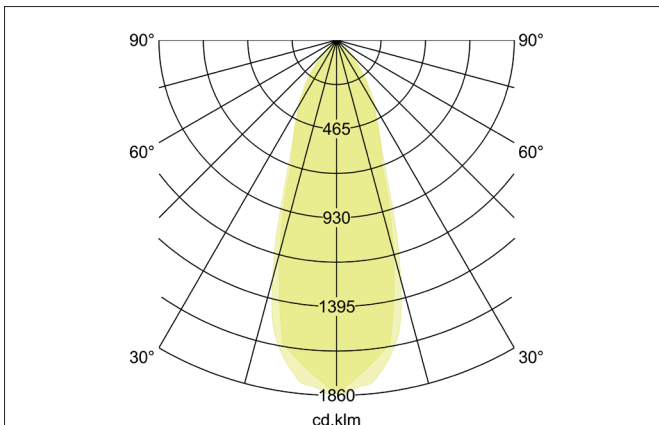

## SEVEN-R LED recessed spot set, on/off switchable

Article no. 38261073

Light.  
For Generations.

### Tender

LED recessed spot set, on/off switchable, Round. Toolless ceiling installation by installation springs. Ceiling cut-out  $\varnothing$  68 mm, Installation depth 38 mm, Outer diameter 82 mm, Weight 0,218 kg, Reflector silver with rotationssymmetrical, deep, wide distributed light intensity. optimal light distribution due to a plastic, transparent cover. Luminous flux 740 lm, Power 1 x 7 W, System Efficiency 106 lm/W, Light colour warm white, Correlated color temperature (CCT) 2.700 K, Colour rendering index CRI > 80, Rated life time L70/B50 at 25 °C: 50000 h, Housing material: Aluminium / Polycarbonate, Colour: White, Permissible ambient temperature (ta): -20 °C - +25 °C, Protection class (EN 61140): II, Degree of protection (DIN EN 60529): IP20. With electronic driver, on/off switchable with integrated strain relief.

**SEVEN-R LED recessed spot set, on/off switchable**

Article no. 38261073

Light.  
For Generations.

Article data	
Article no.	38261073
GTIN	4251433918837
Series name	SEVEN-R
Short description	LED recessed spot set, on/off switchable
Material	Aluminium / Polycarbonate
Colour	White
Type of surface	Matt
Shape	Round
Outer diameter	82 mm
Built-in diameter	68 mm
Installation depth	38 mm
Hight	3 mm
Weight	0.218 kg

Lighting technology	
Colour temperature	2.700 K
Light colour	White
Light output	Direct
Luminous flux	740 lm
System efficiency	106 lm/W
Colour rendering	CRI > 80
Reflector	High-gloss
Reflektorfarbe	silver
Beam angle	38°
Light sharing	Symmetric