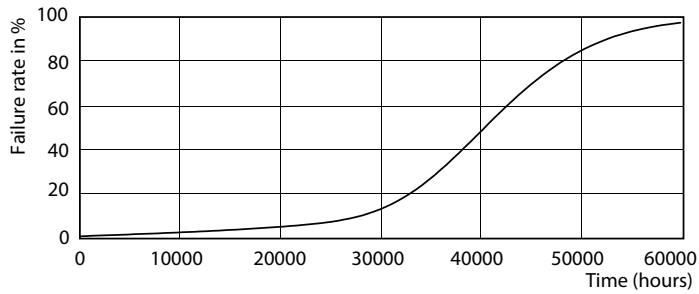

Lebensdauer

MASTER LEDspot ExpertColor MV 35W GU10 25D