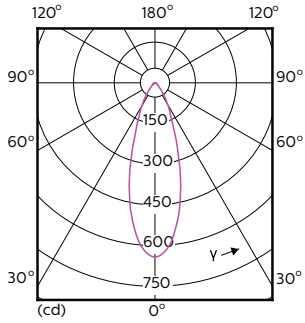

MASTER LEDspot GU10 ExpertColor

Photometrische Daten

MASTER LEDspot ExpertColor MV 35W GU10 927 36D