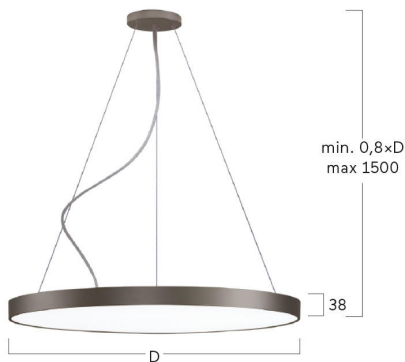

lightnet

Basic-P5

Pendant luminaire - Direct/indirect light distribution

Article code: BP5OBL-830H-D800-U

Illustrations may only be similar and serve as an orientation.

Basic-P5. LED. Pendant luminaire. Luminaire body with 38mm visible overall height and minimalist edge of only 5mm. Luminaire body made of high-quality aluminum profile. Surface finish Jet Black. Direct/indirect light distribution. Colour temperature: 3000K (Warm White). Colour Rendering Index (CRI): >80. Opal diffuser for enhanced light transmission and perfect uniform illumination. Dimmable DALI. DxH (round). D=800mm. H=38mm. Central cord suspension with ceiling rose and power supply cable (Set). Pendant length max 1500mm.

lightnet

Basic-P5

Pendant luminaire - Direct/indirect light distribution

Article code: BP5OBL-830H-D800-U

Customer / Project: _____

Note: _____

| | |
|------------------------------|---|
| Productname | Basic-P5 |
| Lamp | LED |
| Installation Type | Pendant luminaire |
| Surface finish | Jet Black |
| Light characteristics | Direct/indirect light distribution |
| Colour temperature | 3000K |
| Colour Rendering Index (CRI) | CRI>80 |
| Optical system | Opal diffuser |
| Control | Dimmable (DALI) |
| Length L/Diameter D (mm) | D=800mm |
| Height H (mm) | H=38mm |
| Current/Power | High-Power |
| Luminous Flux | 9911lm |
| Power consumption | 81W |
| Suspension | Central susp. (Set) |
| Ceiling rose colour | Ceiling rose: Matching luminaire`s surface colour |
| Pendant length (mm) | Pendant length max 1500mm |
| Degree of protection | IP40 |
| Certification | Prüfzeichen: ENEC |
| Cable Colour | Power supply: transparent |
| LED lifetime | L80B10 (tq 25°C) = 50.000h |
| Photometric code | 8 30 / 3 3 9 |
| Photobiological class | RG0 (EN62471) |
| Indoor/Outdoor | Indoor: ta [ambient] max. 25°C |
| Weight (kg) | 9,5kg |