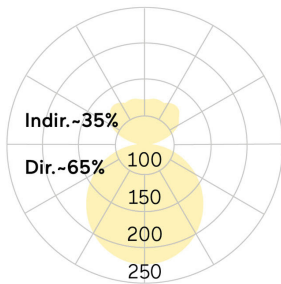

lightnet

Basic-P5

Pendant luminaire - Direct/indirect light distribution

Article code: BP5OBL-830H-D800-U

Customer / Project: _____

Note: _____

Productname	Basic-P5
Lamp	LED
Installation Type	Pendant luminaire
Surface finish	Jet Black
Light characteristics	Direct/indirect light distribution
Colour temperature	3000K
Colour Rendering Index (CRI)	CRI>80
Optical system	Opal diffuser
Control	Dimmable (DALI)
Length L/Diameter D (mm)	D=800mm
Height H (mm)	H=38mm
Current/Power	High-Power
Luminous Flux	9911lm
Power consumption	81W
Suspension	Central susp. (Set)
Ceiling rose colour	Ceiling rose: Matching luminaire`s surface colour
Pendant length (mm)	Pendant length max 1500mm
Degree of protection	IP40
Certification	Prüfzeichen: ENEC
Cable Colour	Power supply: transparent
LED lifetime	L80B10 (tq 25°C) = 50.000h
Photometric code	8 30 / 3 3 9
Photobiological class	RG0 (EN62471)
Indoor/Outdoor	Indoor: ta [ambient] max. 25°C
Weight (kg)	9,5kg