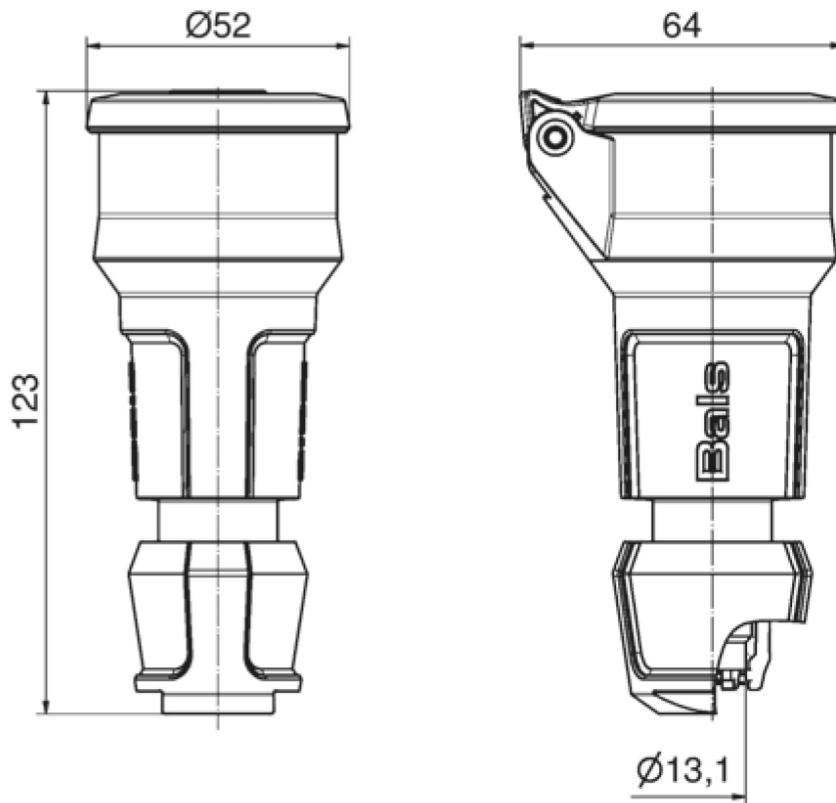

## Domestic connector - with hinged lid and child protection, System E Belgian/French standard

Product description	
BALS-Prd.-Nr	749309
EAN	4024941854085
Product category	Domestic connector
Current	16A
Number of poles	3p
Poles	2P+PE
Voltage	250V
Frequency	alternating current (AC)
Protection degree	IP54
Colour code	red RAL 3000
Colour of appliance	Collar black RAL 9005, Housing cover red RAL 3000, Hinged lid black RAL 9005, Cable gland black RAL 9005
Connection design	head-screw terminal
Maximum conductor size	4,0 qmm
Cable entry	Cable gland
Height	123mm
Width	52mm
Depth	64mm
Material of enclosure	Polyamide

Product description	
Contact	The contact carrier is made of polyamide, the contacts are brass nickel plated

Additional technical properties	
	With increased contact protection (shutter)
	Multi-Grip cable gland with gasket and integrated strain relief
	With self-closing hinged lid

Logistics data	
Weight/pcs	0.099 kg / Piece
Packaging	Bag
Content amount	1 ST
EAN	4024941854085
Length	64 mm
Width	52 mm
Height	123 mm
Weight	0.1 kg
Volume	409.344 ccm
Packaging	Carton
Content amount	20 ST
EAN	4024941324793
Length	245 mm

Logistics data	
Width	177 mm
Height	185 mm
Weight	2.113 kg
Volume	7,140 ccm