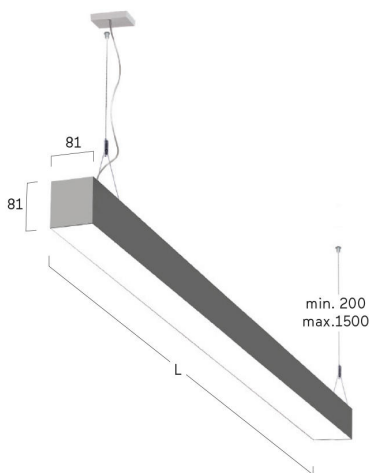

lightnet

Matric-G5

Pendant light-line - Direct light distribution

Article code: LG5OEL-840H-L890-Y

Illustrations may only be similar and serve as an orientation.

Matric-G5. LED. Pendant light-line. Luminaire body made of high-quality aluminum profile. Surface finish Silver Anodised. Direct only light distribution. Colour temperature: 4000K (Cool White). Colour Rendering Index (CRI): >80. Opal diffuser for enhanced light transmission and perfect uniform illumination. Dimmable DALI. LxWxH (rectangular). L=890mm. W=81mm. H=81mm. Y-cord suspension with power supply cable and ceiling rose (Set). Pendant length max 1500mm. Power supply: transparent. Ceiling rose:

lightnet

Matric-G5

Pendant light-line - Direct light distribution

Article code: LG5OEL-840H-L890-Y

Customer / Project: _____

Note: _____

Productname	Matric-G5
Lamp	LED
Installation Type	Pendant light-line
Surface finish	Silver Anodised
Light characteristics	Direct light distribution
Colour temperature	4000K
Colour Rendering Index (CRI)	CRI>80
Optical system	Opal diffuser
Control	Dimmable (DALI)
Length L/Diameter D (mm)	L=890mm
Width W (mm)	W=81mm
Height H (mm)	H=81mm
Current/Power	High-Power
Luminous Flux	3600lm
Power consumption	31W
Suspension	Y-susp. (Set)
Ceiling rose colour	Ceiling rose: Matching luminaire`s surface colour
Pendant length (mm)	Pendant length max 1500mm
Degree of protection	IP20
Certification	Prüfzeichen: ENEC
Cable Colour	Power supply: transparent
LED lifetime	L80B10 (tq 25°C) = 50.000h
Photometric code	8 40 / 3 3 9
Photobiological class	RG0 (EN62471)
Indoor/Outdoor	Indoor: ta [ambient] max. 25°C
Weight (kg)	3,5kg