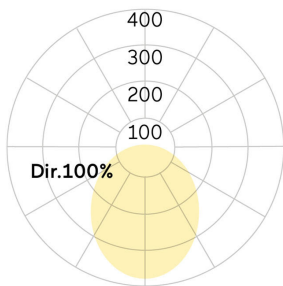

lightnet

Matric-G5

Pendant light-line - Direct light distribution

Article code: LG5OEL-840H-L890-Y

Illustrations may only be similar and serve as an orientation.

Matric-G5. LED. Pendant light-line. Luminaire body made of high-quality aluminum profile. Surface finish Silver Anodised. Direct only light distribution. Colour temperature: 4000K (Cool White). Colour Rendering Index (CRI): >80. Opal diffuser for enhanced light transmission and perfect uniform illumination. Dimmable DALI. LxWxH (rectangular). L=890mm. W=81mm. H=81mm. Y-cord suspension with power supply cable and ceiling rose (Set). Pendant length max 1500mm. Power supply: transparent. Ceiling rose:

lightnet

Matric-G5

Pendant light-line - Direct light distribution

Article code: LG5OEL-840H-L890-Y

Customer / Project: _____

Note: _____

Productname	Matric-G5
Lamp	LED
Installation Type	Pendant light-line
Surface finish	Silver Anodised
Light characteristics	Direct light distribution
Colour temperature	4000K
Colour Rendering Index (CRI)	CRI>80
Optical system	Opal diffuser
Control	Dimmable (DALI)
Length L/Diameter D (mm)	L=890mm
Width W (mm)	W=81mm
Height H (mm)	H=81mm
Current/Power	High-Power
Luminous Flux	3600lm
Power consumption	31W
Suspension	Y-susp. (Set)
Ceiling rose colour	Ceiling rose: Matching luminaire`s surface colour
Pendant length (mm)	Pendant length max 1500mm
Degree of protection	IP20
Certification	Prüfzeichen: ENEC
Cable Colour	Power supply: transparent
LED lifetime	L80B10 (tq 25°C) = 50.000h
Photometric code	8 40 / 3 3 9
Photobiological class	RG0 (EN62471)
Indoor/Outdoor	Indoor: ta [ambient] max. 25°C
Weight (kg)	3,5kg