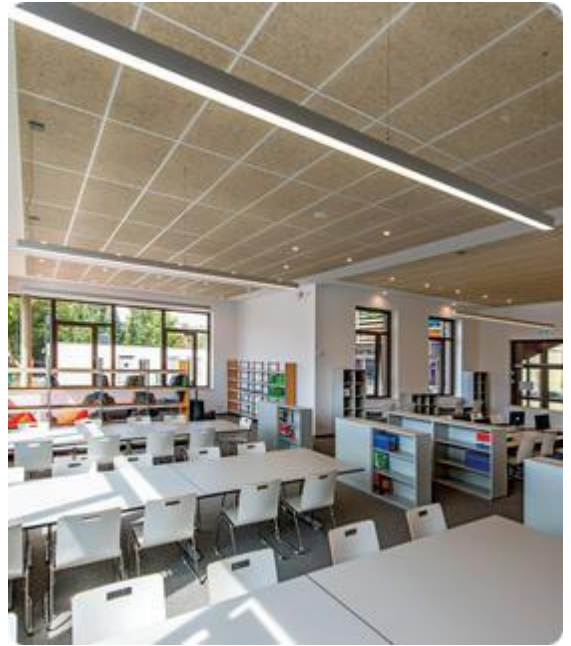

lightnet

Matric-G5

Pendant light-line - Direct light distribution

Article code: LG5OEL-840H-L890-Y

Illustrations may only be similar and serve as an orientation.

Matric-G5. LED. Pendant light-line. Luminaire body made of high-quality aluminum profile. Surface finish Silver Anodised. Direct only light distribution. Colour temperature: 4000K (Cool White). Colour Rendering Index (CRI): >80. Opal diffuser for enhanced light transmission and perfect uniform illumination. Dimmable DALI. LxWxH (rectangular). L=890mm. W=81mm. H=81mm. Y-cord suspension with power supply cable and ceiling rose (Set). Pendant length max 1500mm. Power supply: transparent. Ceiling rose:

lightnet

Matric-G5

Pendant light-line - Direct light distribution

Article code: LG5OEL-840H-L890-Y

Customer / Project: _____

Note: _____

Productname	Matric-G5
Lamp	LED
Installation Type	Pendant light-line
Surface finish	Silver Anodised
Light characteristics	Direct light distribution
Colour temperature	4000K
Colour Rendering Index (CRI)	CRI>80
Optical system	Opal diffuser
Control	Dimmable (DALI)
Length L/Diameter D (mm)	L=890mm
Width W (mm)	W=81mm
Height H (mm)	H=81mm
Current/Power	High-Power
Luminous Flux	3600lm
Power consumption	31W
Suspension	Y-susp. (Set)
Ceiling rose colour	Ceiling rose: Matching luminaire`s surface colour
Pendant length (mm)	Pendant length max 1500mm
Degree of protection	IP20
Certification	Prüfzeichen: ENEC
Cable Colour	Power supply: transparent
LED lifetime	L80B10 (tq 25°C) = 50.000h
Photometric code	8 40 / 3 3 9
Photobiological class	RG0 (EN62471)
Indoor/Outdoor	Indoor: ta [ambient] max. 25°C
Weight (kg)	3,5kg