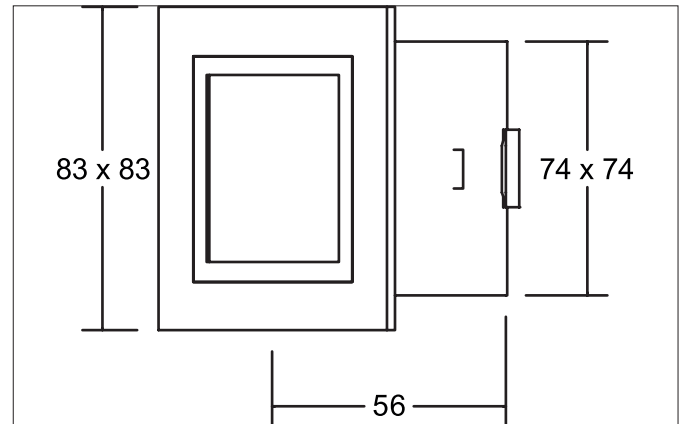

**ELEU LED wall recessed light**

Article no. P3730B

Light.  
For Generations.**Tender**

LED wall recessed light, Square. Ceiling cut-out L x W 74 x 74 mm, Installation depth 56 mm, Weight 0,222 kg, with rotationssymmetrical, deep, wide distributed light intensity. optimal light distribution due to a glass opal cover. Luminous flux 20 lm, Power 1 x 1,2 W, System Efficiency 17 lm/W, Light colour StructureNodelmpl 4028e4bd62d2f56b0163736142bb10e6, Correlated color temperature (CCT) K, Colour rendering index CRI > 80, Housing material: Steel, Colour: Alu, Permissible ambient temperature (ta): -20 °C - +25 °C, Protection class (EN 61140): III, Degree of protection (DIN EN 60529): IP20, .For connection to an external driver, which is not included in the scope of delivery of the luminaire. Depending on driver dimmable.

Article data	
Article no.	P3730B
GTIN	4250047729921
Series name	ELEU
Short description	LED wall recessed light
Material	Steel
Colour	Alu
Type of surface	Matt
Shape	Square
Built-in width	74 mm
Built-in length	74 mm
Installation depth	56 mm
Width	83 mm
Height	3 mm
Weight	0.222 kg

**ELEU LED wall recessed light**

Article no. P3730B

Light.  
For Generations.

Accessories	
	Article no.: 17666000 LED converter 350 mA, on/off switchable Power: 1 - 5 W Dimensions: 52 mm x 30 mm x 23 mm
	Article no.: 17662020 LED converter 350 mA, on/off switchable Power: 1 - 7,2 W Dimensions: 68 mm x 35 mm x 21 mm
	Article no.: 17613000 LED converter 350 mA, on/off switchable Power: 1 - 15 W Dimensions: 115 mm x 34 mm x 19 mm
	Article no.: 17621020 LED converter 350 mA, on/off switchable Power: 1 - 21 W Dimensions: 128 mm x 50 mm x 13 mm
	Article no.: 17648020 LED converter 350 mA, trailing-edge phase dimmable Power: 0,7 - 17 W Dimensions: 166 mm x 46 mm x 34 mm