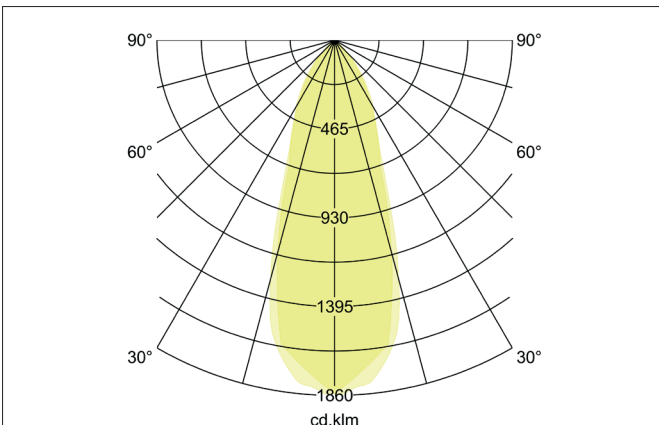

BB03 LED recessed spot set, on/off switchable
 Article no. 38363183

Light.
 For Generations.

Tender
 LED recessed spot set, on/off switchable, Round. Toolless ceiling installation by installation springs. Ceiling cut-out Ø 68 mm, Installation depth 36 mm, Outer diameter 82 mm, Weight 0,132 kg, Reflector silver with rotationssymmetrical, deep, wide distributed light intensity. optimal light distribution due to a polycarbonat clear cover. Luminous flux 630 lm, Power 1 x 6 W, System Efficiency 105 lm/W, Light colour warm white, Correlated color temprature (CCT) 3.000 K, Colour rendering index CRI > 80, Rated life time L80/B20 at 25 °C: 50000 h, Housing material: Aluminium / Plastic, Colour: Black structure, Permissible ambient temperature (ta): -20 °C - +25 °C, Protection class (EN 61140): II, Degree of protection (DIN EN 60529): IP20. With electronic driver, on/off switchable.

Article data	
Article no.	38363183
GTIN	4251433953968
Series name	BB03
Short description	LED recessed spot set, on/off switchable
Material	Aluminium / Plastic
Colour	Black
Type of surface	Structure
Shape	Round
Outer diameter	82 mm
Built-in diameter	68 mm
Installation depth	36 mm
Hight	4 mm
Weight	0.132 kg

Operating technology of the luminaire	
Lamp holder	Plug&Play
Power	6 W
Voltage type	DC
Current	350 mA
Lamp	LED
Protection class	III
Degree of protection	IP20

Operating technology of driver	
Length	68 mm
Width	35 mm
Hight	21 mm
AC nominal voltage min	220 V
AC nominal voltage max	240 V
Frequenz max.	50 Hz
Frequenz max.	50 Hz
Dimmable	No
Control	on/off
Starting current	10 A (max.10ms)
Power min	1 W
Power	7.2 W
Current	350 mA
Degree of protection	IP20
Protection class	II
Flickerfrei	Yes