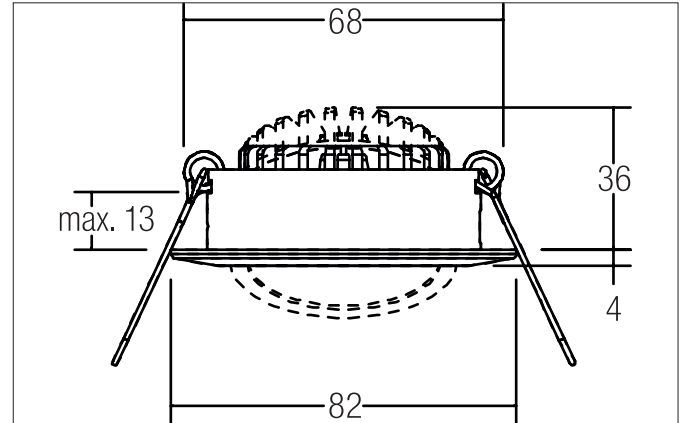

BB03 LED recessed spot set, on/off switchable
 Article no. 38363183

Light.
 For Generations.

Tender
 LED recessed spot set, on/off switchable, Round. Toolless ceiling installation by installation springs. Ceiling cut-out Ø 68 mm, Installation depth 36 mm, Outer diameter 82 mm, Weight 0,132 kg, Reflector silver with rotationssymmetrical, deep, wide distributed light intensity. optimal light distribution due to a polycarbonat clear cover. Luminous flux 630 lm, Power 1 x 6 W, System Efficiency 105 lm/W, Light colour warm white, Correlated color temprature (CCT) 3.000 K, Colour rendering index CRI > 80, Rated life time L80/B20 at 25 °C: 50000 h, Housing material: Aluminium / Plastic, Colour: Black structure, Permissible ambient temperature (ta): -20 °C - +25 °C, Protection class (EN 61140): II, Degree of protection (DIN EN 60529): IP20. With electronic driver, on/off switchable.

Article data	
Article no.	38363183
GTIN	4251433953968
Series name	BB03
Short description	LED recessed spot set, on/off switchable
Material	Aluminium / Plastic
Colour	Black
Type of surface	Structure
Shape	Round
Outer diameter	82 mm
Built-in diameter	68 mm
Installation depth	36 mm
Hight	4 mm
Weight	0.132 kg

BB03 LED recessed spot set, on/off switchable

Article no. 38363183

Light.
For Generations.

Packing data	
Gross weight	0.17 kg
Length of packaging	95 mm
Packaging width	75 mm
Packaging height	95 mm
Disposal at end of life	<p>This product must not be disposed of with household waste. You are obliged, to dispose of such electrical waste separately.</p> <p>By disposing of electrical waste and other old or defective electronics separately, you support recycling or other forms of re-use. In that way you help to take care and to avoid that harmful substances get into the environment.</p>