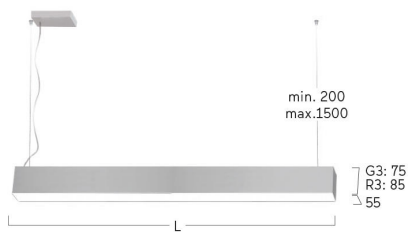

lightnet

Matric-R3

Pendant light-line - Direct/indirect light distribution

Article code: LR3OBL-830H-L1765-Y

Illustrations may only be similar and serve as an orientation.

Matric-R3. LED. Pendant light-line. Luminaire body made of high-quality aluminum profile. Surface finish Jet Black. Direct/indirect light distribution. Colour temperature: 3000K (Warm White). Colour Rendering Index (CRI): >80. Opal diffuser for enhanced light transmission and perfect uniform illumination. Dimmable DALI. LxWxH (rectangular). L= 1765mm. W=55mm. H=85mm. Y-cord suspension with power supply cable and ceiling rose (Set). Pendant length max 1500mm. Power supply: transparent. Ceiling rose:

Matric-R3

Pendant light-line - Direct/indirect light distribution

Article code: LR3OBL-830H-L1765-Y

Customer / Project: _____

Note: _____

Productname	Matric-R3
Lamp	LED
Installation Type	Pendant light-line
Surface finish	Jet Black
Light characteristics	Direct/indirect light distribution
Colour temperature	3000K
Colour Rendering Index (CRI)	CRI>80
Optical system	Opal diffuser
Control	Dimmable (DALI)
Length L/Diameter D (mm)	L=1765mm
Width W (mm)	W=55mm
Height H (mm)	H=85mm
Current/Power	High-Power
Luminous Flux	9883lm
Power consumption	81W
Suspension	Y-susp. (Set)
Ceiling rose colour	Ceiling rose: Matching luminaire`s surface colour
Pendant length (mm)	Pendant length max 1500mm
Degree of protection	IP20
Certification	Prüfzeichen: ENEC
Cable Colour	Power supply: transparent
LED lifetime	L80B10 (tq 25°C) = 50.000h
Photometric code	8 30 / 3 3 9
Photobiological class	RG0 (EN62471)
Indoor/Outdoor	Indoor: ta [ambient] max. 25°C
Weight (kg)	6kg