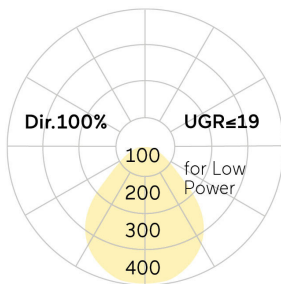

## Basic-A1

Surface mounted luminaire - Direct light distribution

Article code: BA1ASL-830M-D600

Illustrations may only be similar and serve as an orientation.

Basic-A1. LED. Surface mounted luminaire for wall or ceiling mounting with minimalist edge. Luminaire body made of high-quality aluminum profile. Surface finish Radiant Silver. Directonly light distribution. Colour temperature: 3000K (Warm White). Colour Rendering Index (CRI): >80. Microprismatic screen for uniform illumination and reduced luminance in office areas. Dimmable DALI. DxH (round). D=600mm. H=

75mm. Medium-power current. 6779lm. 50W. 8,9kg. Binning initial <= MacAdam 3. IP40. Protection class I. CE, UKCA marking. Prüfzeichen: ENEC. IK02. 220-240V. 50-60 Hz. RG0 (EN62471). Luminous flux reduction up to 0,3%/1.000 operating hours. Nominal failure rate: 0,2%/1.000 operating hours. L85B10 (tq 25°C) = 50.000h. 5 years warranty. Manufacturer: Lightnet GmbH, ISO 9001:2015 certificated

## Basic-A1

Surface mounted luminaire - Direct light distribution

Article code: BA1ASL-830M-D600

Customer / Project: \_\_\_\_\_

Note: \_\_\_\_\_

Productname	Basic-A1
Lamp	LED
Installation Type	Surface mounted luminaire
Surface finish	Radiant Silver
Light characteristics	Direct light distribution
Colour temperature	3000K
Colour Rendering Index (CRI)	CRI>80
Optical system	Microprismatic screen
Control	Dimmable (DALI)
Length L/Diameter D (mm)	D=600mm
Height H (mm)	H=75mm
Current/Power	Medium-Power
Luminous Flux	6779lm
Power consumption	50W
Degree of protection	IP40
Certification	Prüfzeichen: ENEC
LED lifetime	L85B10 (tq 25°C) = 50.000h
Photometric code	8 30 / 3 3 9
Photobiological class	RG0 (EN62471)
Indoor/Outdoor	Indoor: ta [ambient] max. 25°C
Weight (kg)	8,9kg