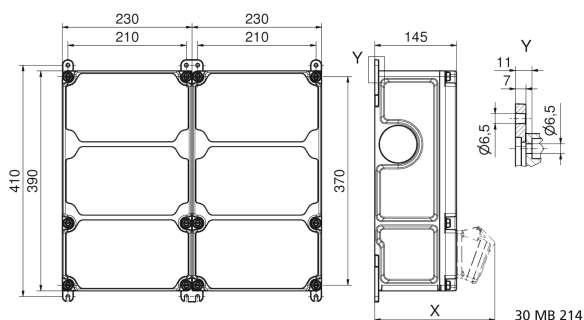

## Surface-mounting distributor, plastic - VARIABOX - L Duo

Product description	
BALS-Prd.-Nr	89148
EAN	4024941208482
Product category	VARIABOX - L Duo
Specification/Norm	DIN EN 61439
Protection degree	IP44
Colour of appliance	Housing bottom simular black RAL 9017, Housing top grey RAL 7035
Height	390mm
Width	460mm
Depth	145mm

Product description	
RDF factor	0.83
Nominal current InA	63

Logistics data	
Weight/pcs	10.072 kg / Piece
Packaging	Carton
Content amount	1 ST
EAN	4024941208482
Length	800 mm
Width	600 mm
Height	340 mm
Weight	11.422 kg
Volume	163,200 ccm

**Tiefenmaß/ depth X (mm)**

Bezeichnung/ with	IP44	IP67
OTC-Klappe/ OTC operating window	180	180
Schutzk. Steckdose/domestic socket	162	205
CEE 16A 3p	200	200
CEE 16A 4p	204	202
CEE 16A 5p	207	205
CEE 32A 3p/4p	211	213
CEE 32A 5p	213	214
CEE 63A 3p/4p/5p	229	231