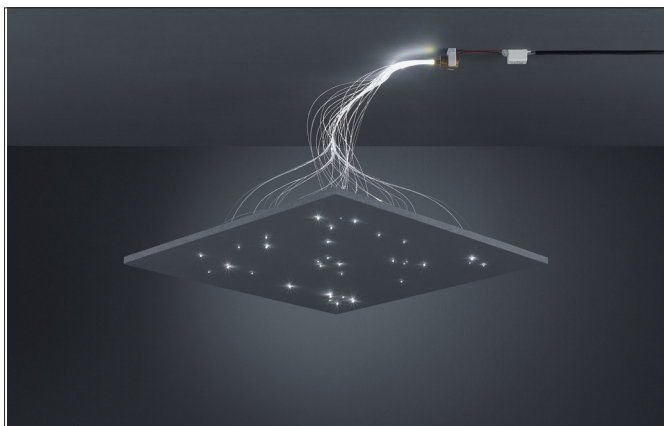

FIBATEC LED starry sky set

Artikel-Nr. 9510Y

Licht.
Für Generationen.**Tender**

LED starry sky set, Comprising: 1 x mini-projector - 1 W Power-LED (D 26 x L 35 mm), 1 x fiber bundle, customised: 50-component mixed fiber: 15 x Ø 0.5 mm, length: 1,000 mm, 20 x Ø 0.75 mm, length: 1,000 mm, 10 x Ø 1.0 mm, length: 1,000 mm, 5 x Ø 1.5 mm, length: 1,000 mm. Including Converter (L 52 x W 30 x H 23 mm) for connection with 230-V mains voltage, without fan (thus no noise generation). The set has been designed for an area of approximately 1 m². Degree of protection: according to DIN EN 60529 IP20, Protection class: (EN 61140) II, Voltage: 230V AC 50Hz, Power: 1W, With control gear: Yes, Control: on/off.

Article data	
Artikel-Nr.	9510Y
GTIN	4250047737957
Series name	FIBATEC
Kurzbeschreibung	LED starry sky set
weight	0.000 kg
Length of the connection line	1,500 mm

Lighting technology	

FIBATEC LED starry sky set